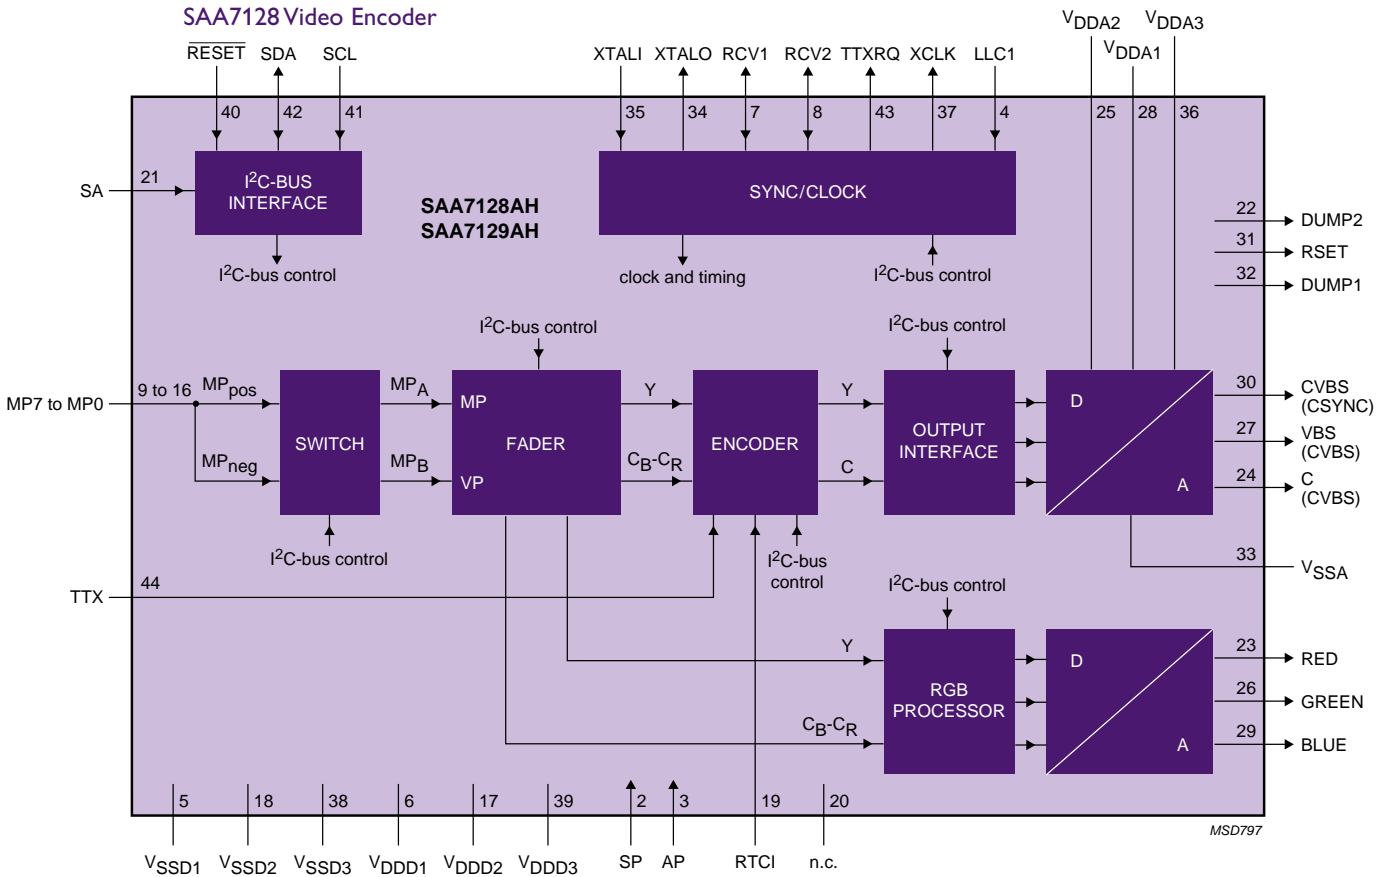

Digital Video Encoders

Your Digital Gateway to the Analog World

Philips Semiconductors

Philips Semiconductors is a worldwide company with over 100 sales offices in more than 50 countries. For a complete up-to-date list of our sales offices please e-mail sales.addresses@www.semiconductors.philips.com

A complete list will be sent to you automatically.

You can also visit our website <http://www.semiconductors.philips.com/sales>

© Koninklijke Philips Electronics N.V. 2004

SCS 78

All rights reserved. Reproduction in whole or in part is prohibited without the prior written consent of the copyright owner. The information presented in this document does not form part of any quotation or contract, is believed to be accurate and reliable and may be changed without notice. No liability will be accepted by the publisher for any consequence of its use. Publication thereof does not convey nor imply any license under patent- or other industrial or intellectual property rights.

date of release: April 2004
document order number: 9397 750 13122

Published in the Netherlands