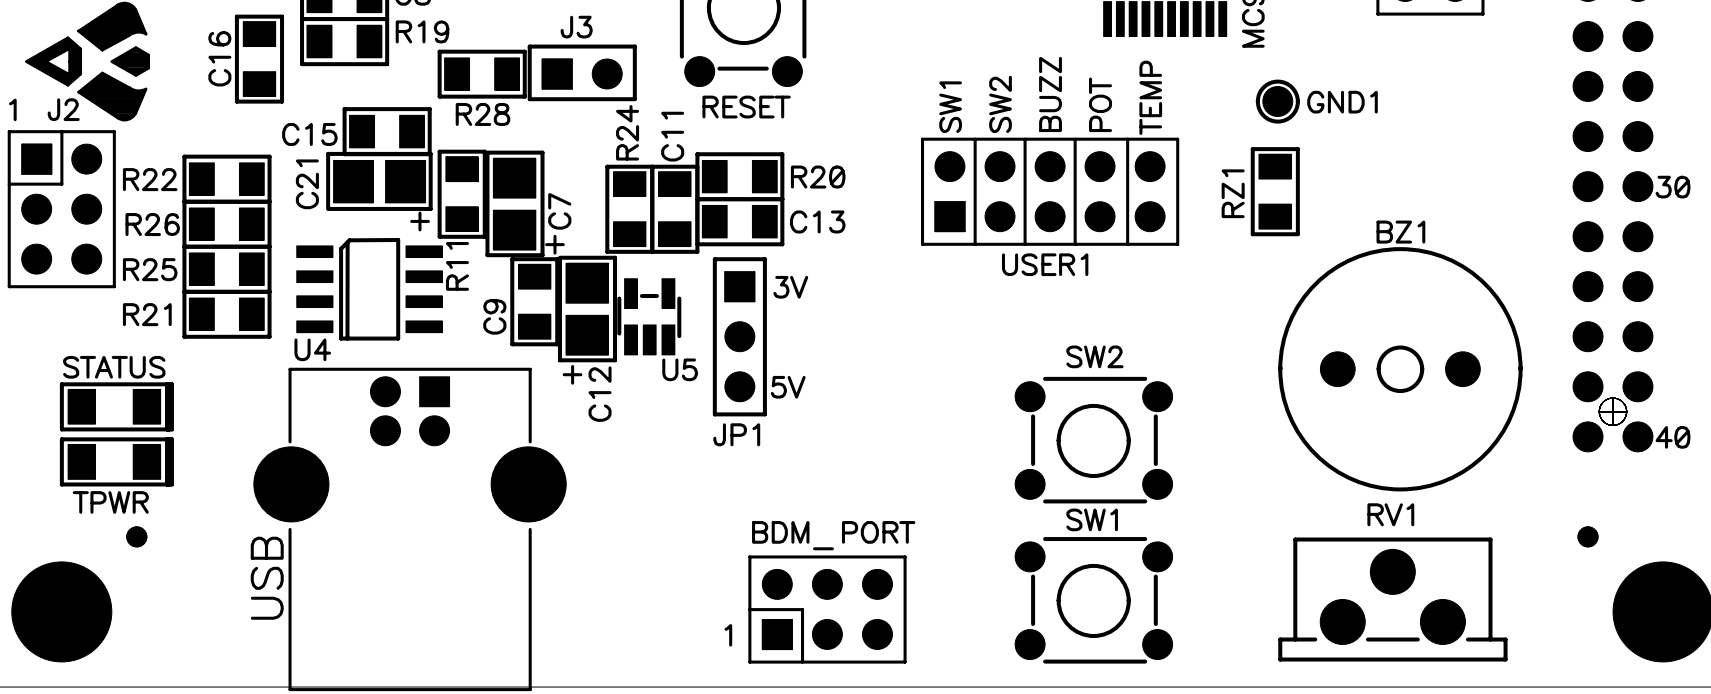

GND

DEM09S08SF4

AXIOM
manufacturing
www.axman.com
AXM-0458 REV. A

VDD

I2C_PULL

PTB0_SEL

GND1

BDM_PORT