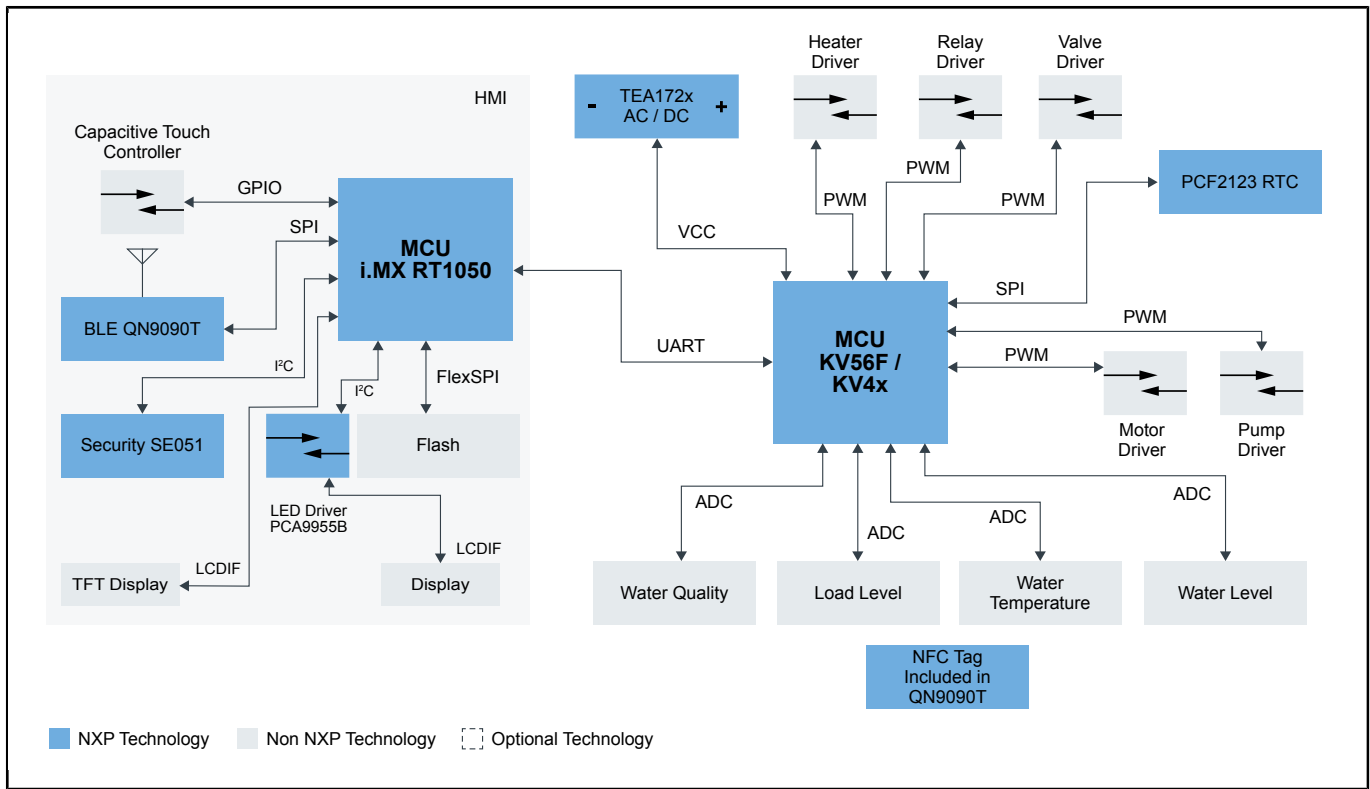

洗衣机

WASHING-MACHINE

Last Updated: Sep 20, 2023

现代家用电器采用电子器件来实现了大量的新功能，满足消费者的期望。恩智浦微控制器和传感器始终紧跟时代步伐，满足可靠性、成本及能效等不断改进的需求。恩智浦提供各种家用电器用的传感器和MCU技术，让消费者的生活更加轻松惬意，其中包括电气/燃气厨具、洗碗机、电冰箱/冷藏柜、洗衣机、干衣机和室内空调系统。

带高端HMI的单板 Block Diagram

独立电路板 Block Diagram

View additional information for [洗衣机](#).

Note: The information on this document is subject to change without notice.

www.nxp.com

NXP and the NXP logo are trademarks of NXP B.V. All other product or service names are the property of their respective owners. The related technology may be protected by any or all of patents, copyrights, designs and trade secrets. All rights reserved. © 2024 NXP B.V.