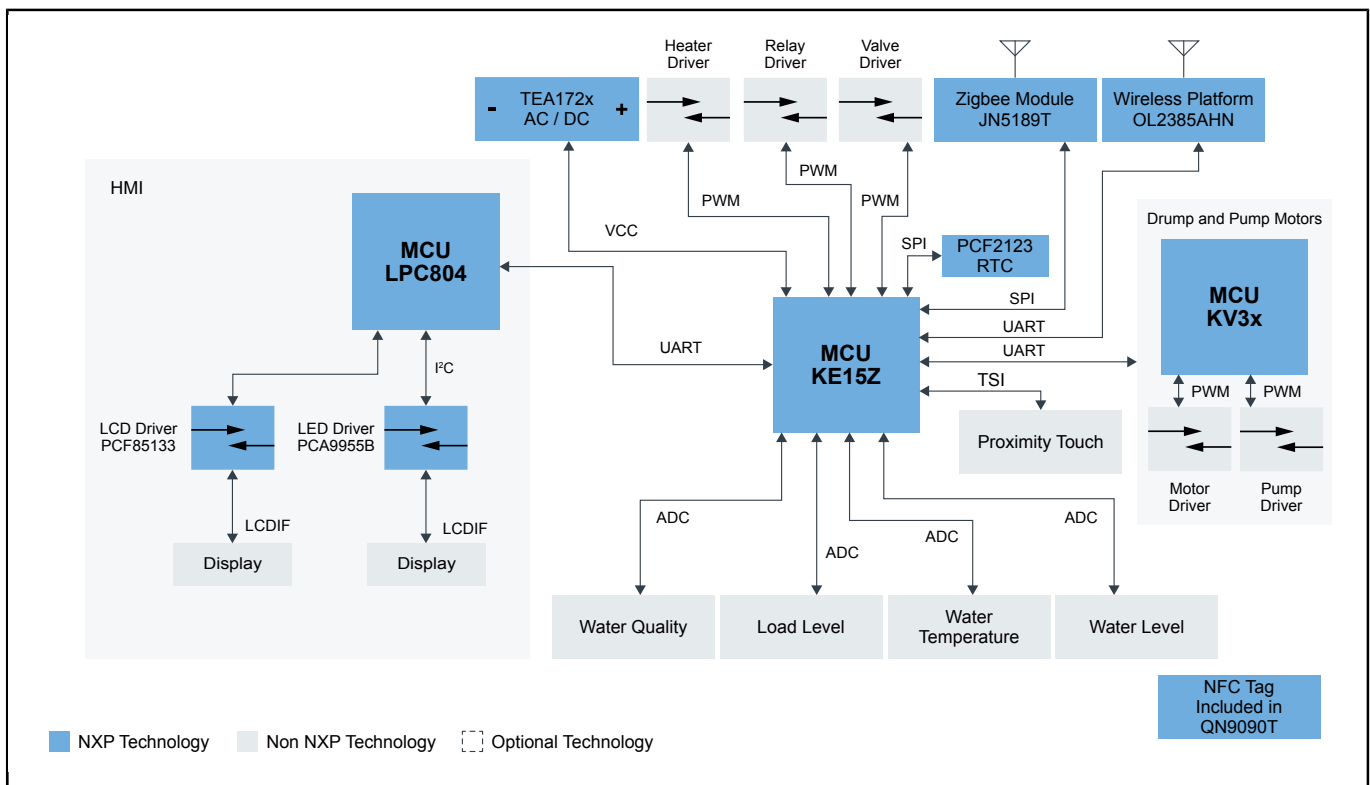

洗衣机

WASHING-MACHINE

Last Updated: Sep 20, 2023

现代家用电器采用电子器件来实现了大量的新功能，满足消费者的期望。恩智浦微控制器和传感器始终紧跟时代步伐，满足可靠性、成本及能效等不断改进的需求。恩智浦提供各种家用电器用的传感器和MCU技术，让消费者的生活更加轻松惬意，其中包括电气/燃气厨具、洗碗机、电冰箱/冷藏柜、洗衣机、干衣机和室内空调系统。

带高端HMI的单板 Block Diagram

独立电路板 Block Diagram

View additional information for [洗衣机](#).

Note: The information on this document is subject to change without notice.

www.nxp.com

NXP and the NXP logo are trademarks of NXP B.V. All other product or service names are the property of their respective owners. The related technology may be protected by any or all of patents, copyrights, designs and trade secrets. All rights reserved. © 2024 NXP B.V.