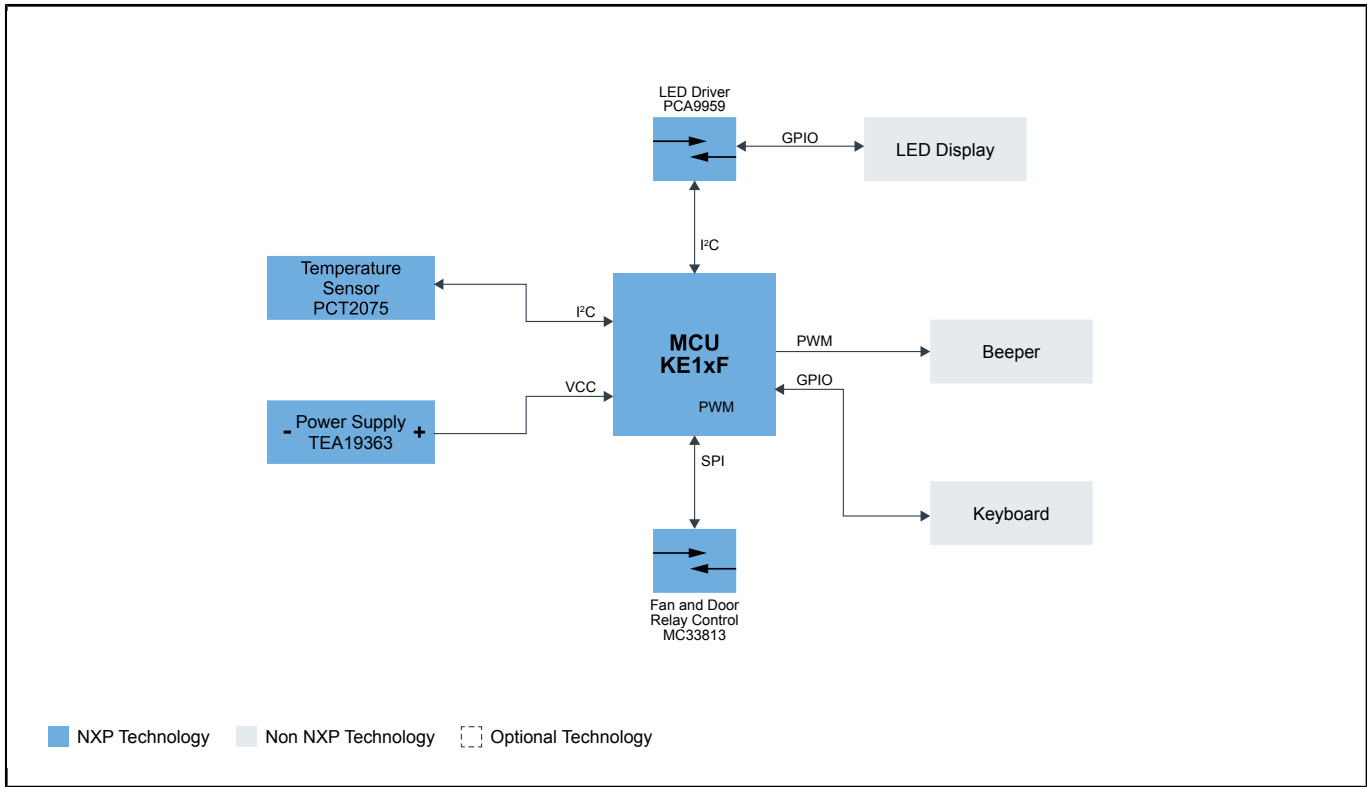

Home Appliance Control

HMAPPCTRL

Last Updated: Oct 11, 2023

Partner with NXP for technologies needed to power major home appliances. With multiple processing solutions ranging from MCUs to multicore MPUs enabling motor control, system control and advanced HMI. Major home appliances such as refrigerators, dishwashers, washing machines and lawn mowers require power system efficiency with small form factor and low EMI.

Dryer Control Block Diagram

Refrigeration Control Block Diagram

View additional information for [Home Appliance Control](#).

Note: The information on this document is subject to change without notice.

www.nxp.com