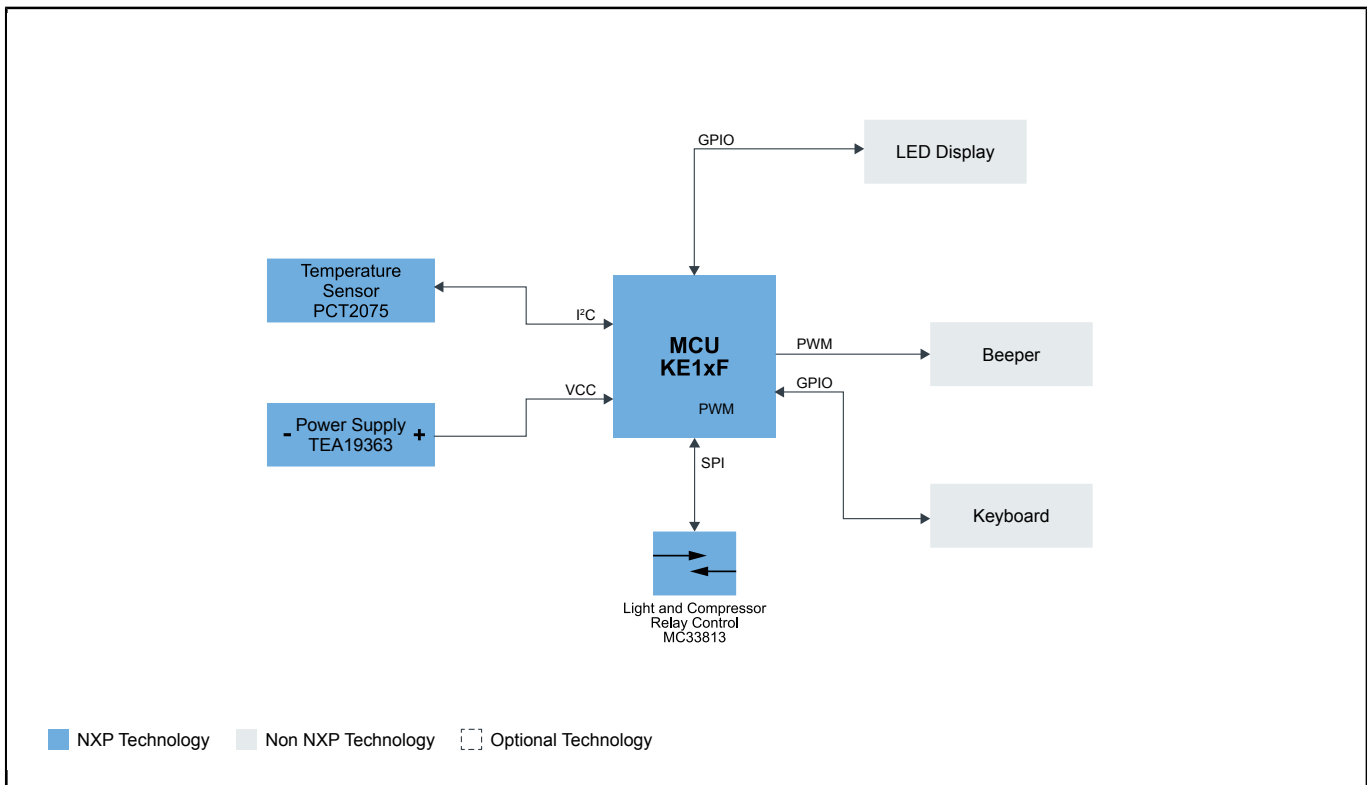

Home Appliance Control

HMAPPCTRL

Last Updated: Oct 11, 2023

Partner with NXP for technologies needed to power major home appliances. With multiple processing solutions ranging from MCUs to multicore MPUs enabling motor control, system control and advanced HMI. Major home appliances such as refrigerators, dishwashers, washing machines and lawn mowers require power system efficiency with small form factor and low EMI.

Dryer Control Block Diagram

Refrigeration Control Block Diagram

View additional information for [Home Appliance Control](#).

Note: The information on this document is subject to change without notice.

www.nxp.com