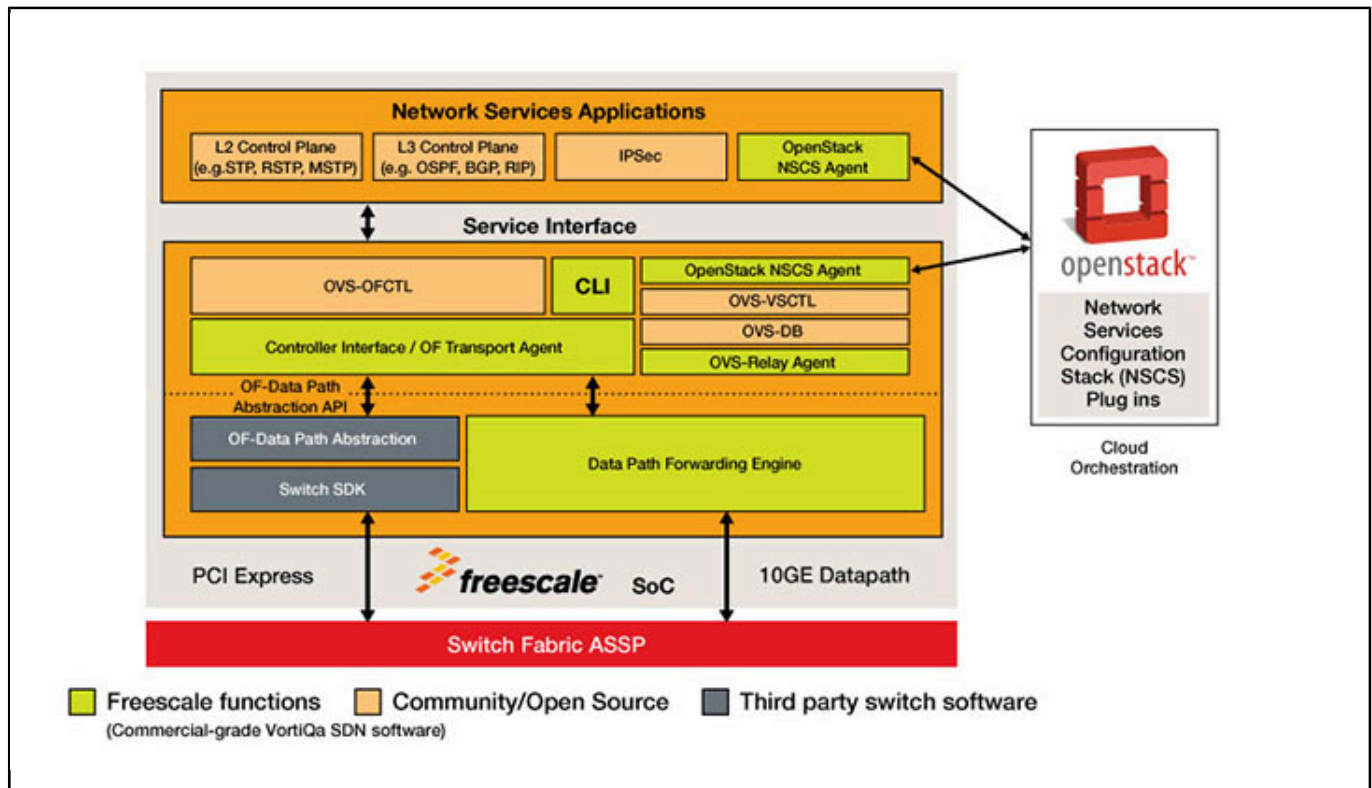

Network Services Switch Solution Block Diagram Block Diagram

View additional information for [Network Services Switching Platform](#).

Note: The information on this document is subject to change without notice.

www.nxp.com

NXP and the NXP logo are trademarks of NXP B.V. All other product or service names are the property of their respective owners. The related technology may be protected by any or all of patents, copyrights, designs and trade secrets. All rights reserved. © 2023 NXP B.V.