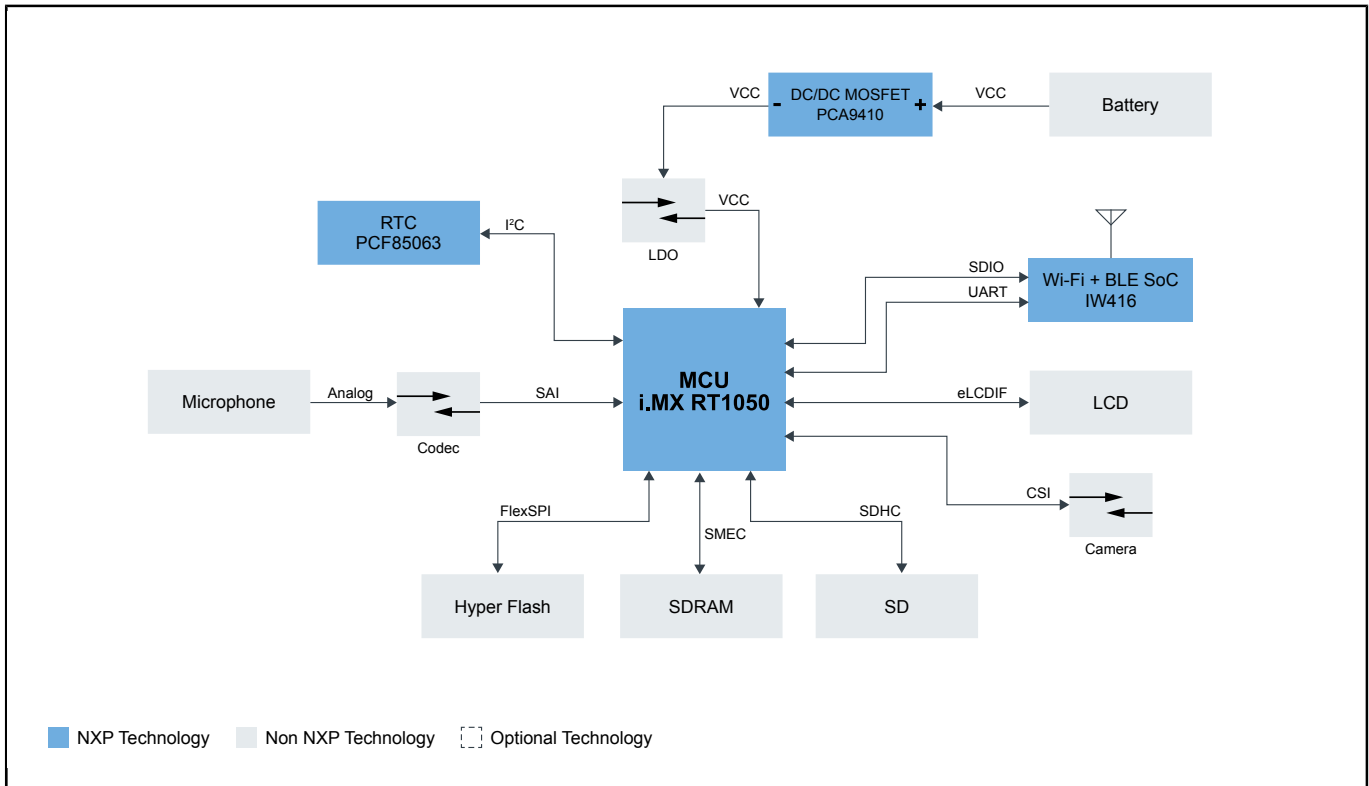

Smart Peephole

SMART-PEEPHOLE

Last Updated: Oct 11, 2023

The NXP smart technologies enables faster productization in smart home, smart building and smart cities, integrated building systems empower users to improve energy efficiency, lower maintenance costs, and conveniently control environments from smartphones and advanced HMIs. Their interconnected features house a platform of big data to make smarter, environmental-friendly decisions while ensuring maximum comfort and performance.

Smart Peephole Block Diagram

View additional information for [Smart Peephole](#).

Note: The information on this document is subject to change without notice.

www.nxp.com

NXP and the NXP logo are trademarks of NXP B.V. All other product or service names are the property of their respective owners. The related technology may be protected by any or all of patents, copyrights, designs and trade secrets. All rights reserved. © 2024 NXP B.V.