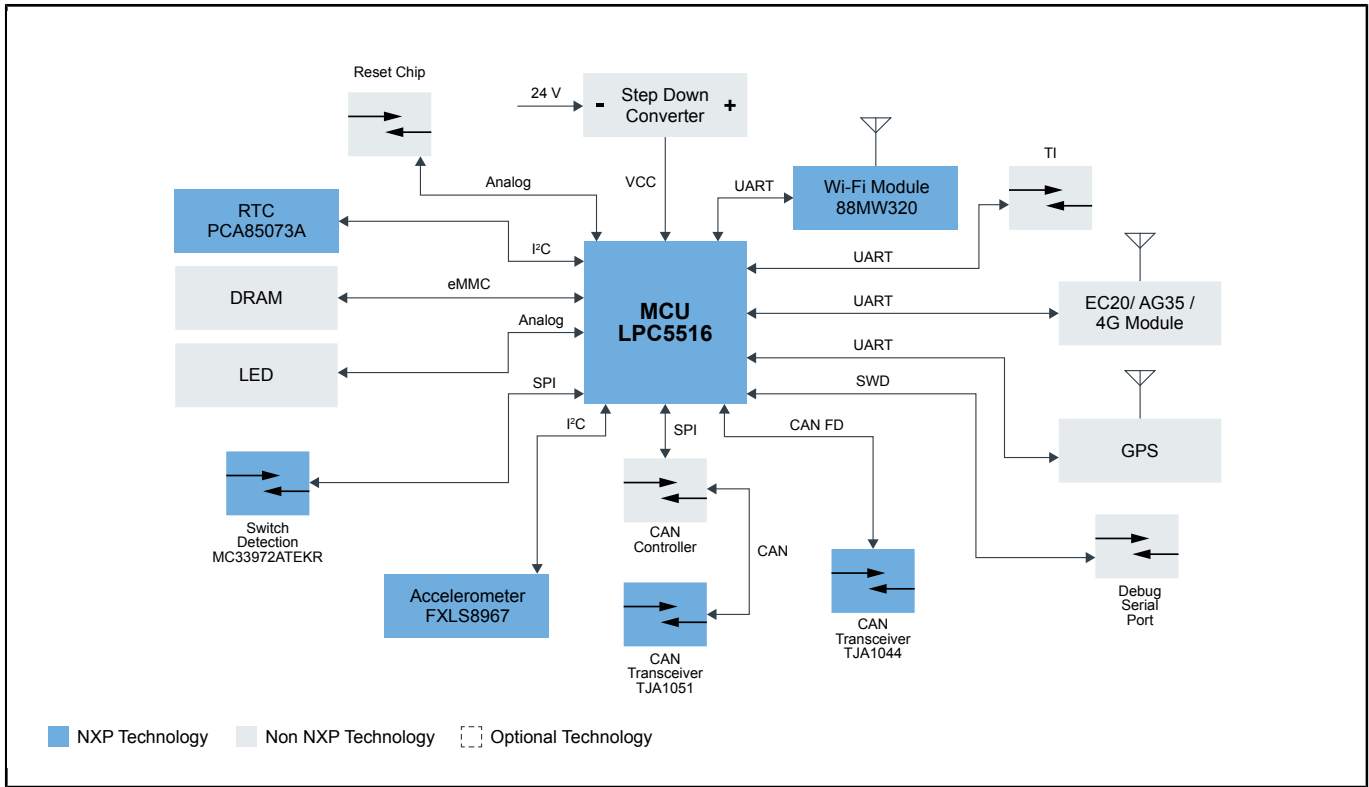

Telematics Box (T-Box)

T-BOX

Last Updated: Apr 23, 2024

T-Box provides a remote communication interface for the vehicle as a wireless gateway. It can provide:

- Traffic data acquisition
- Travel track record
- Infotainment such as navigation, news, weather and other information push
- Vehicle fault monitoring
- Vehicle remote control
- Driving behavior analysis
- 4G wireless hotspot sharing and other services.

T-Box LPC5516 Block Diagram

T-Box LPC54S016 Block Diagram

View additional information for [Telematics Box \(T-Box\)](#).

Note: The information on this document is subject to change without notice.

www.nxp.com