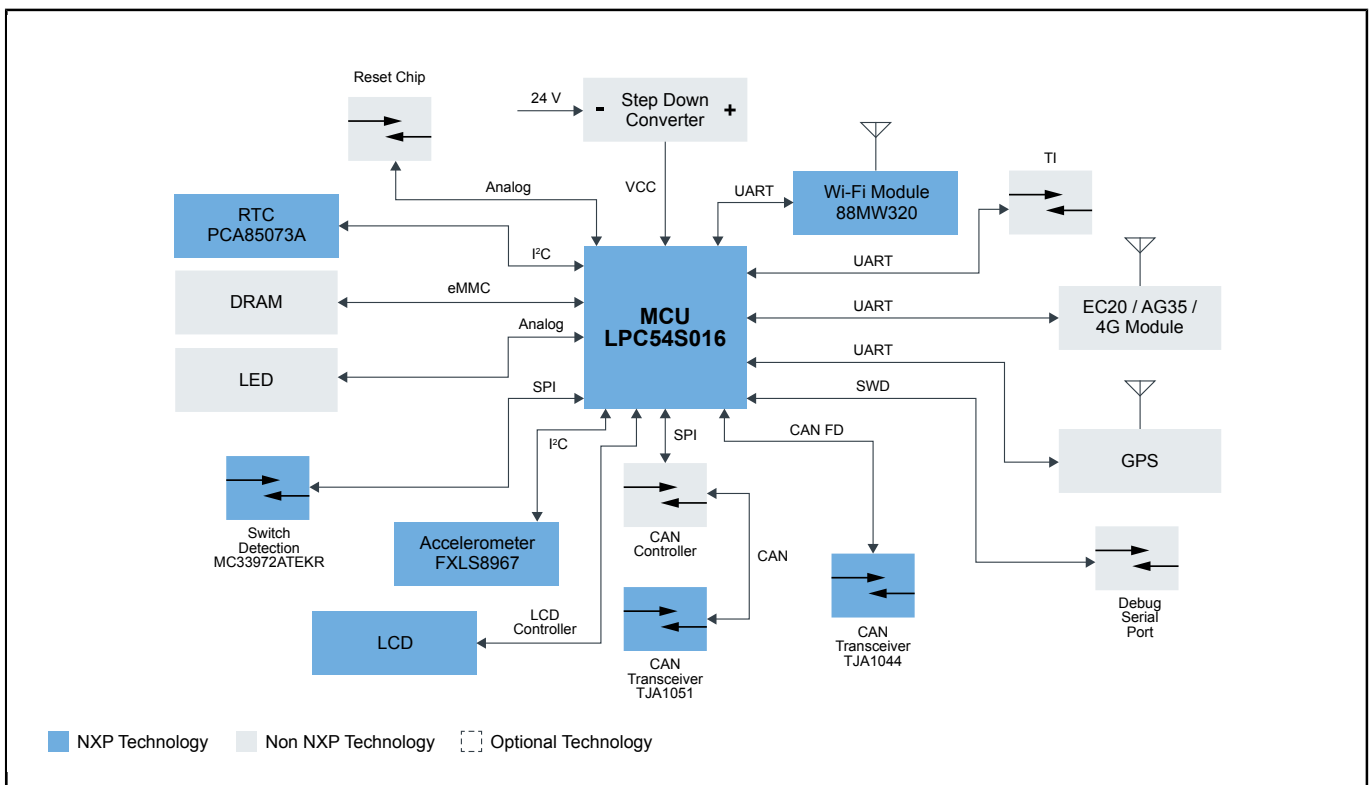

Telematics Box (T-Box)

T-BOX

Last Updated: Apr 23, 2024

T-Box provides a remote communication interface for the vehicle as a wireless gateway. It can provide:

- Traffic data acquisition
- Travel track record
- Infotainment such as navigation, news, weather and other information push
- Vehicle fault monitoring
- Vehicle remote control
- Driving behavior analysis
- 4G wireless hotspot sharing and other services.

T-Box LPC5516 Block Diagram

T-Box LPC54S016 Block Diagram

View additional information for [Telematics Box \(T-Box\)](#).

Note: The information on this document is subject to change without notice.

www.nxp.com