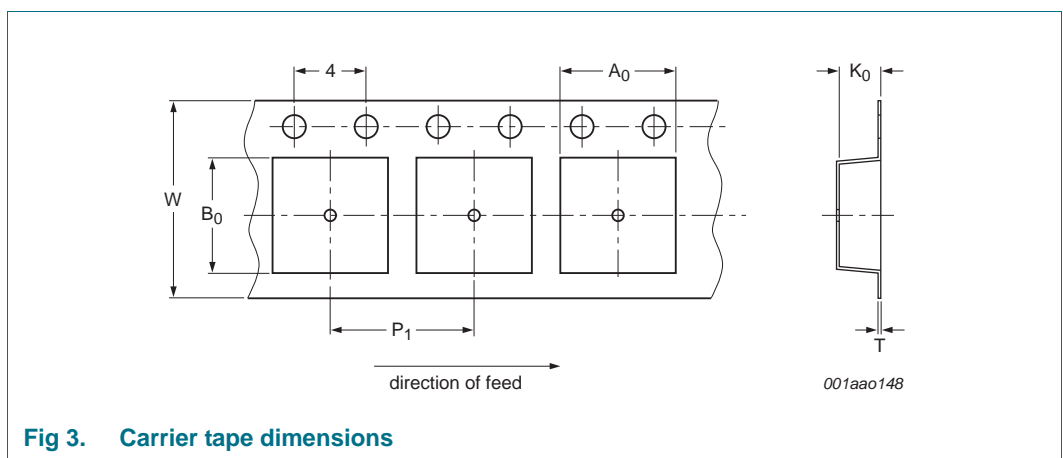

3. Carrier tape dimensions

Fig 3. Carrier tape dimensions

Table 2. Carrier tape dimensions

In accordance with IEC 60286-3.

A ₀ (mm)	B ₀ (mm)	K ₀ (mm)	T (mm)	P ₁ (mm)	W (mm)
1.8	2.25	0.60	-	4.0	8.0

4. Reel dimensions

Fig 4. Schematic view of reel

Table 3. Reel dimensions
 In accordance with IEC 60286-3.

A [nom] (mm)	W2 [max] (mm)	B [min] (mm)	C [min] (mm)	D [min] (mm)
180	14.4	1.5	12.8	20.2

HXSON4; Reel pack; SMD, 7"
 Q3/T4 reverse product orientation
 Orderable part number ending, 125 or H
 Ordering code (12NC) ending 125

5. Barcode label

Fig 5. Box and reel information barcode

Table 4. Barcode dimensions

Box barcode label l × w (mm)	Reel barcode label l × w (mm)
100 × 75	100 × 75

Limited warranty and liability

Information in this document is believed to be accurate and reliable. However, NXP Semiconductors does not give any representations or warranties, expressed or implied, as to the accuracy or completeness of such information and shall have no liability for the consequences of use of such information.