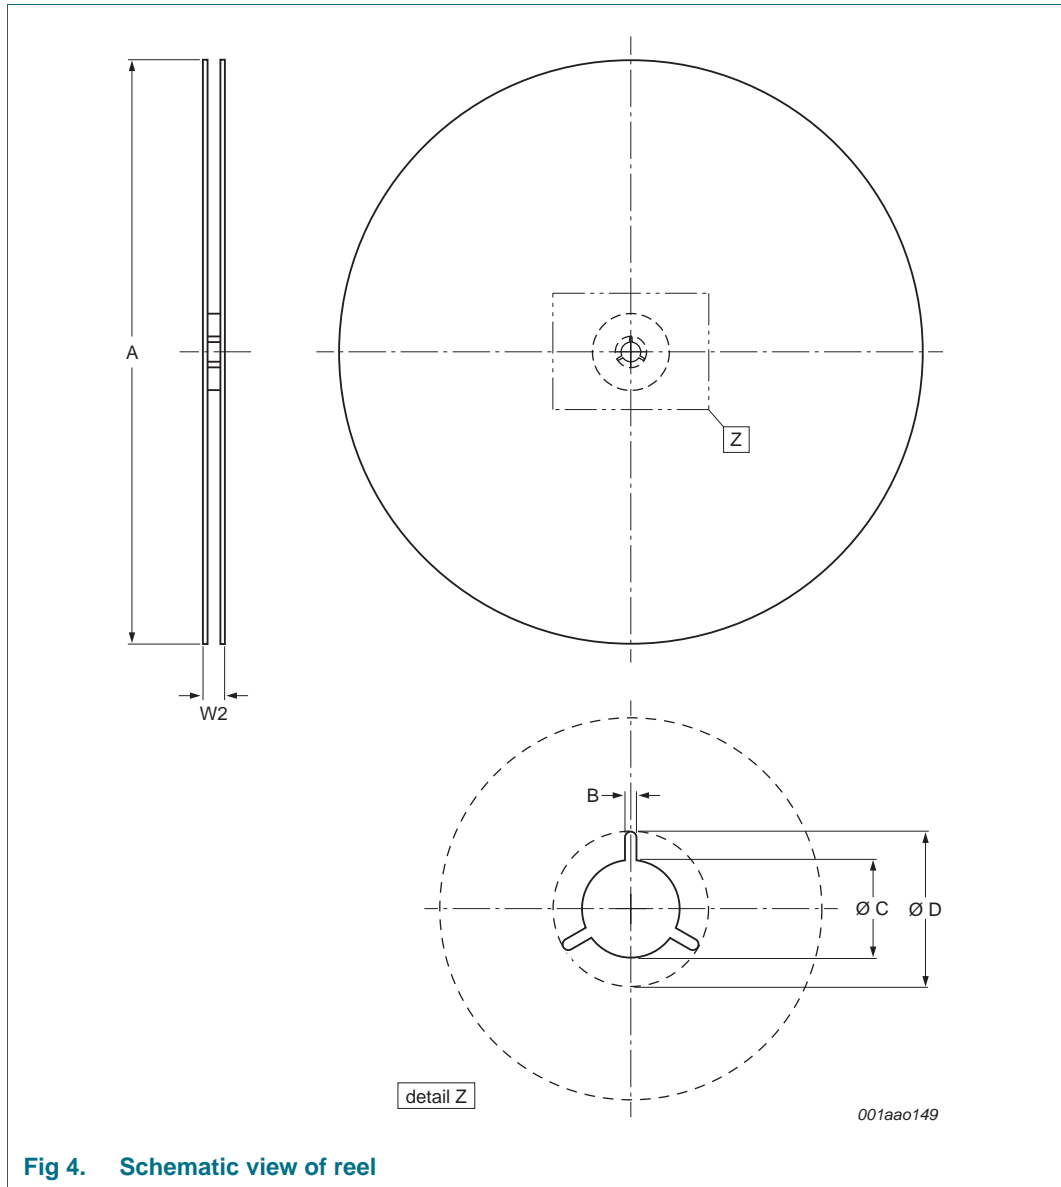

[1] d = reel diameter; w = tape width.

HXSON4; Reel pack; SMD, 7"
 Q3/T4 reverse product orientation
 Orderable part number ending, 125 or H
 Ordering code (12NC) ending 125

2. Product orientation

Fig 2. Product orientation in carrier tape

3. Carrier tape dimensions

Fig 3. Carrier tape dimensions

Table 2. Carrier tape dimensions

In accordance with IEC 60286-3.

A ₀ (mm)	B ₀ (mm)	K ₀ (mm)	T (mm)	P ₁ (mm)	W (mm)
1.8	2.25	0.60	-	4.0	8.0

4. Reel dimensions

Fig 4. Schematic view of reel

Table 3. Reel dimensions
 In accordance with IEC 60286-3.

A [nom] (mm)	W2 [max] (mm)	B [min] (mm)	C [min] (mm)	D [min] (mm)
180	14.4	1.5	12.8	20.2

HXSON4; Reel pack; SMD, 7"
 Q3/T4 reverse product orientation
 Orderable part number ending, 125 or H
 Ordering code (12NC) ending 125

5. Barcode label

Fig 5. Box and reel information barcode

Table 4. Barcode dimensions

Box barcode label l × w (mm)	Reel barcode label l × w (mm)
100 × 75	100 × 75

Limited warranty and liability

Information in this document is believed to be accurate and reliable. However, NXP Semiconductors does not give any representations or warranties, expressed or implied, as to the accuracy or completeness of such information and shall have no liability for the consequences of use of such information.