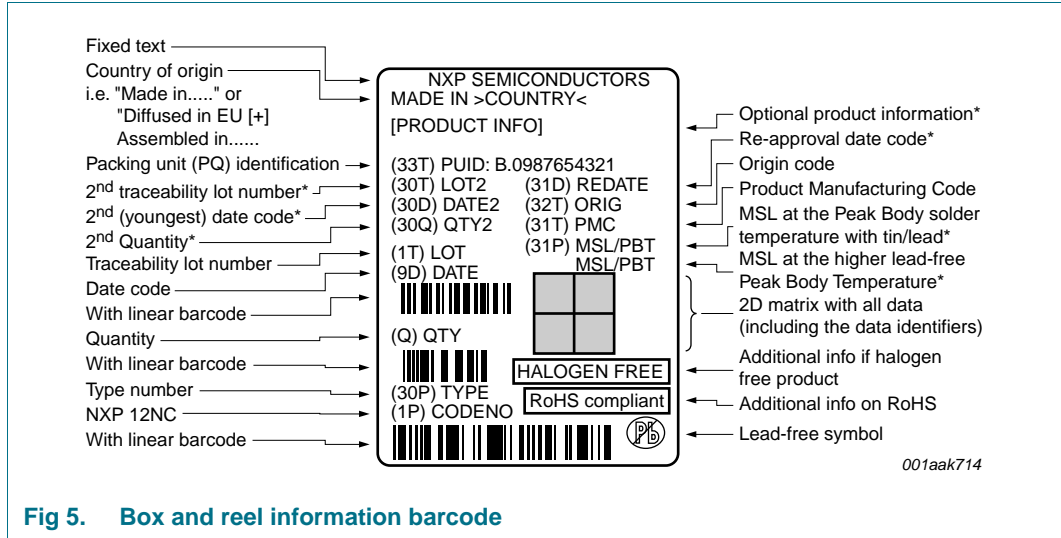

Fig 4. Schematic view of reel

Table 3. Reel dimensions
 In accordance with IEC 60286-3.

A [nom] (mm)	W2 [max] (mm)	B [min] (mm)	C [min] (mm)	D [min] (mm)
180	14.4	1.5	12.8	20.2

HXSON4; Reel pack; SMD, 7"
 Q3/T4 reverse product orientation
 Orderable part number ending, 125 or H
 Ordering code (12NC) ending 125

5. Barcode label

Fig 5. Box and reel information barcode

Table 4. Barcode dimensions

Box barcode label l × w (mm)	Reel barcode label l × w (mm)
100 × 75	100 × 75

Limited warranty and liability

Information in this document is believed to be accurate and reliable. However, NXP Semiconductors does not give any representations or warranties, expressed or implied, as to the accuracy or completeness of such information and shall have no liability for the consequences of use of such information.