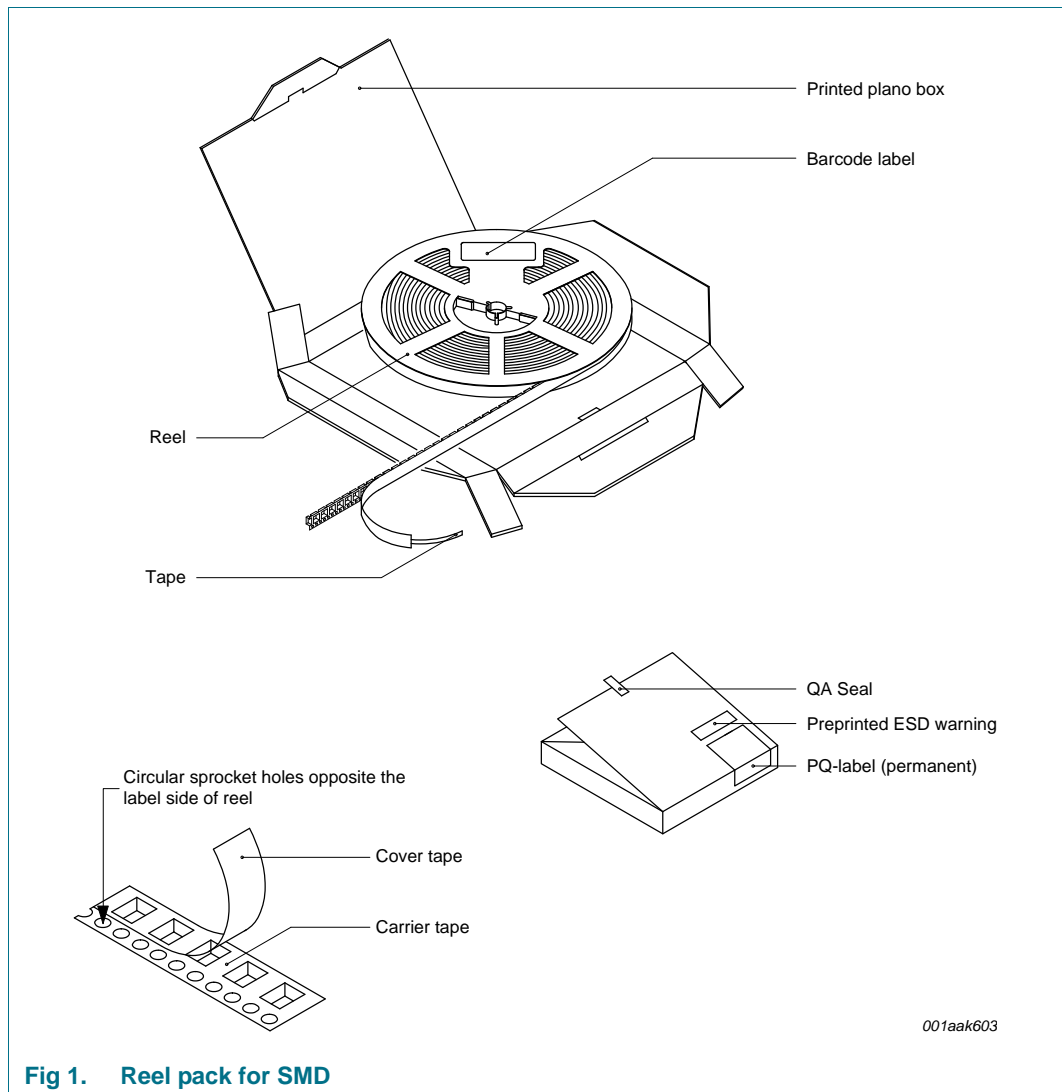

SOT1312-1

HXSON4; Reel pack; SMD, 7"
 Q3/T4 reverse product orientation
 Orderable part number ending, 125 or H
 Ordering code (12NC) ending 125

Rev. 1 — 4 December 2013

Packing information

1. Packing method

Fig 1. Reel pack for SMD

Table 1. Dimensions and quantities

Reel dimensions $d \times w$ (mm) ^[1]	SPQ/PQ (pcs)	Reels per box	Outer box dimensions $l \times w \times h$ (mm)
180 × 8	4000	1	187 × 187 × 18

[1] d = reel diameter; w = tape width.

HXSON4; Reel pack; SMD, 7"
 Q3/T4 reverse product orientation
 Orderable part number ending, 125 or H
 Ordering code (12NC) ending 125

2. Product orientation

Fig 2. Product orientation in carrier tape

Fig 4. Schematic view of reel

Table 3. Reel dimensions
 In accordance with IEC 60286-3.

A [nom] (mm)	W2 [max] (mm)	B [min] (mm)	C [min] (mm)	D [min] (mm)
180	14.4	1.5	12.8	20.2

HXSON4; Reel pack; SMD, 7"
 Q3/T4 reverse product orientation
 Orderable part number ending, 125 or H
 Ordering code (12NC) ending 125