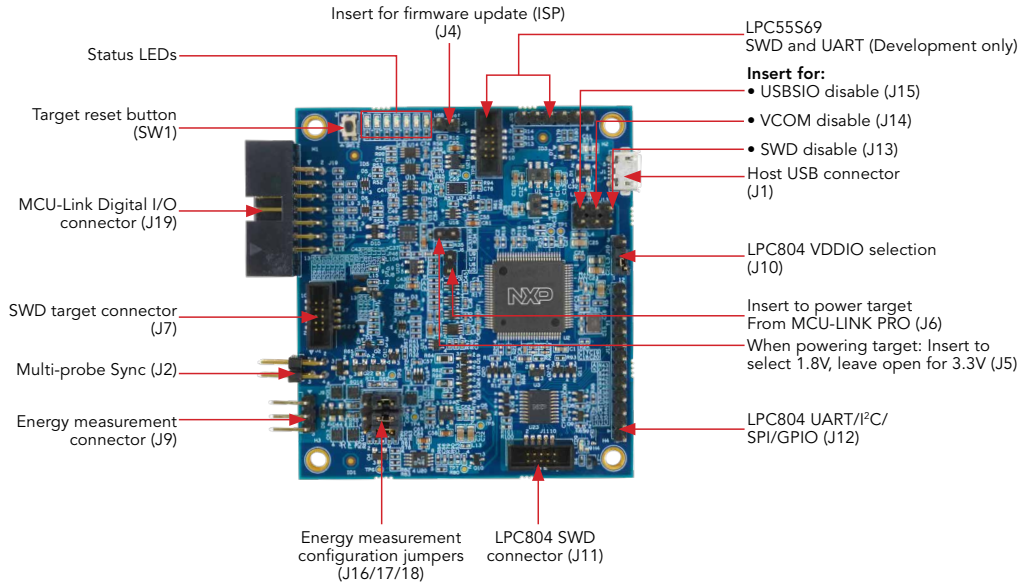

QUICK REFERENCE GUIDE

FOR MORE INFORMATION VISIT:
WWW.NXP.COM/DEMOBOARD/MCU-LINK-PRO

GETTING TO KNOW YOUR MCU-LINK PRO

www.nxp.com/demoboard/MCU-LINK-PRO

MCU-LINK PRO

MCU-LINK PRO DEBUG PROBE

Scan QR code
For MCU-LINK PRO board page

To learn more about installing and using your MCU-LINK PRO, please visit www.nxp.com/demoboard/MCU-LINK-PRO.