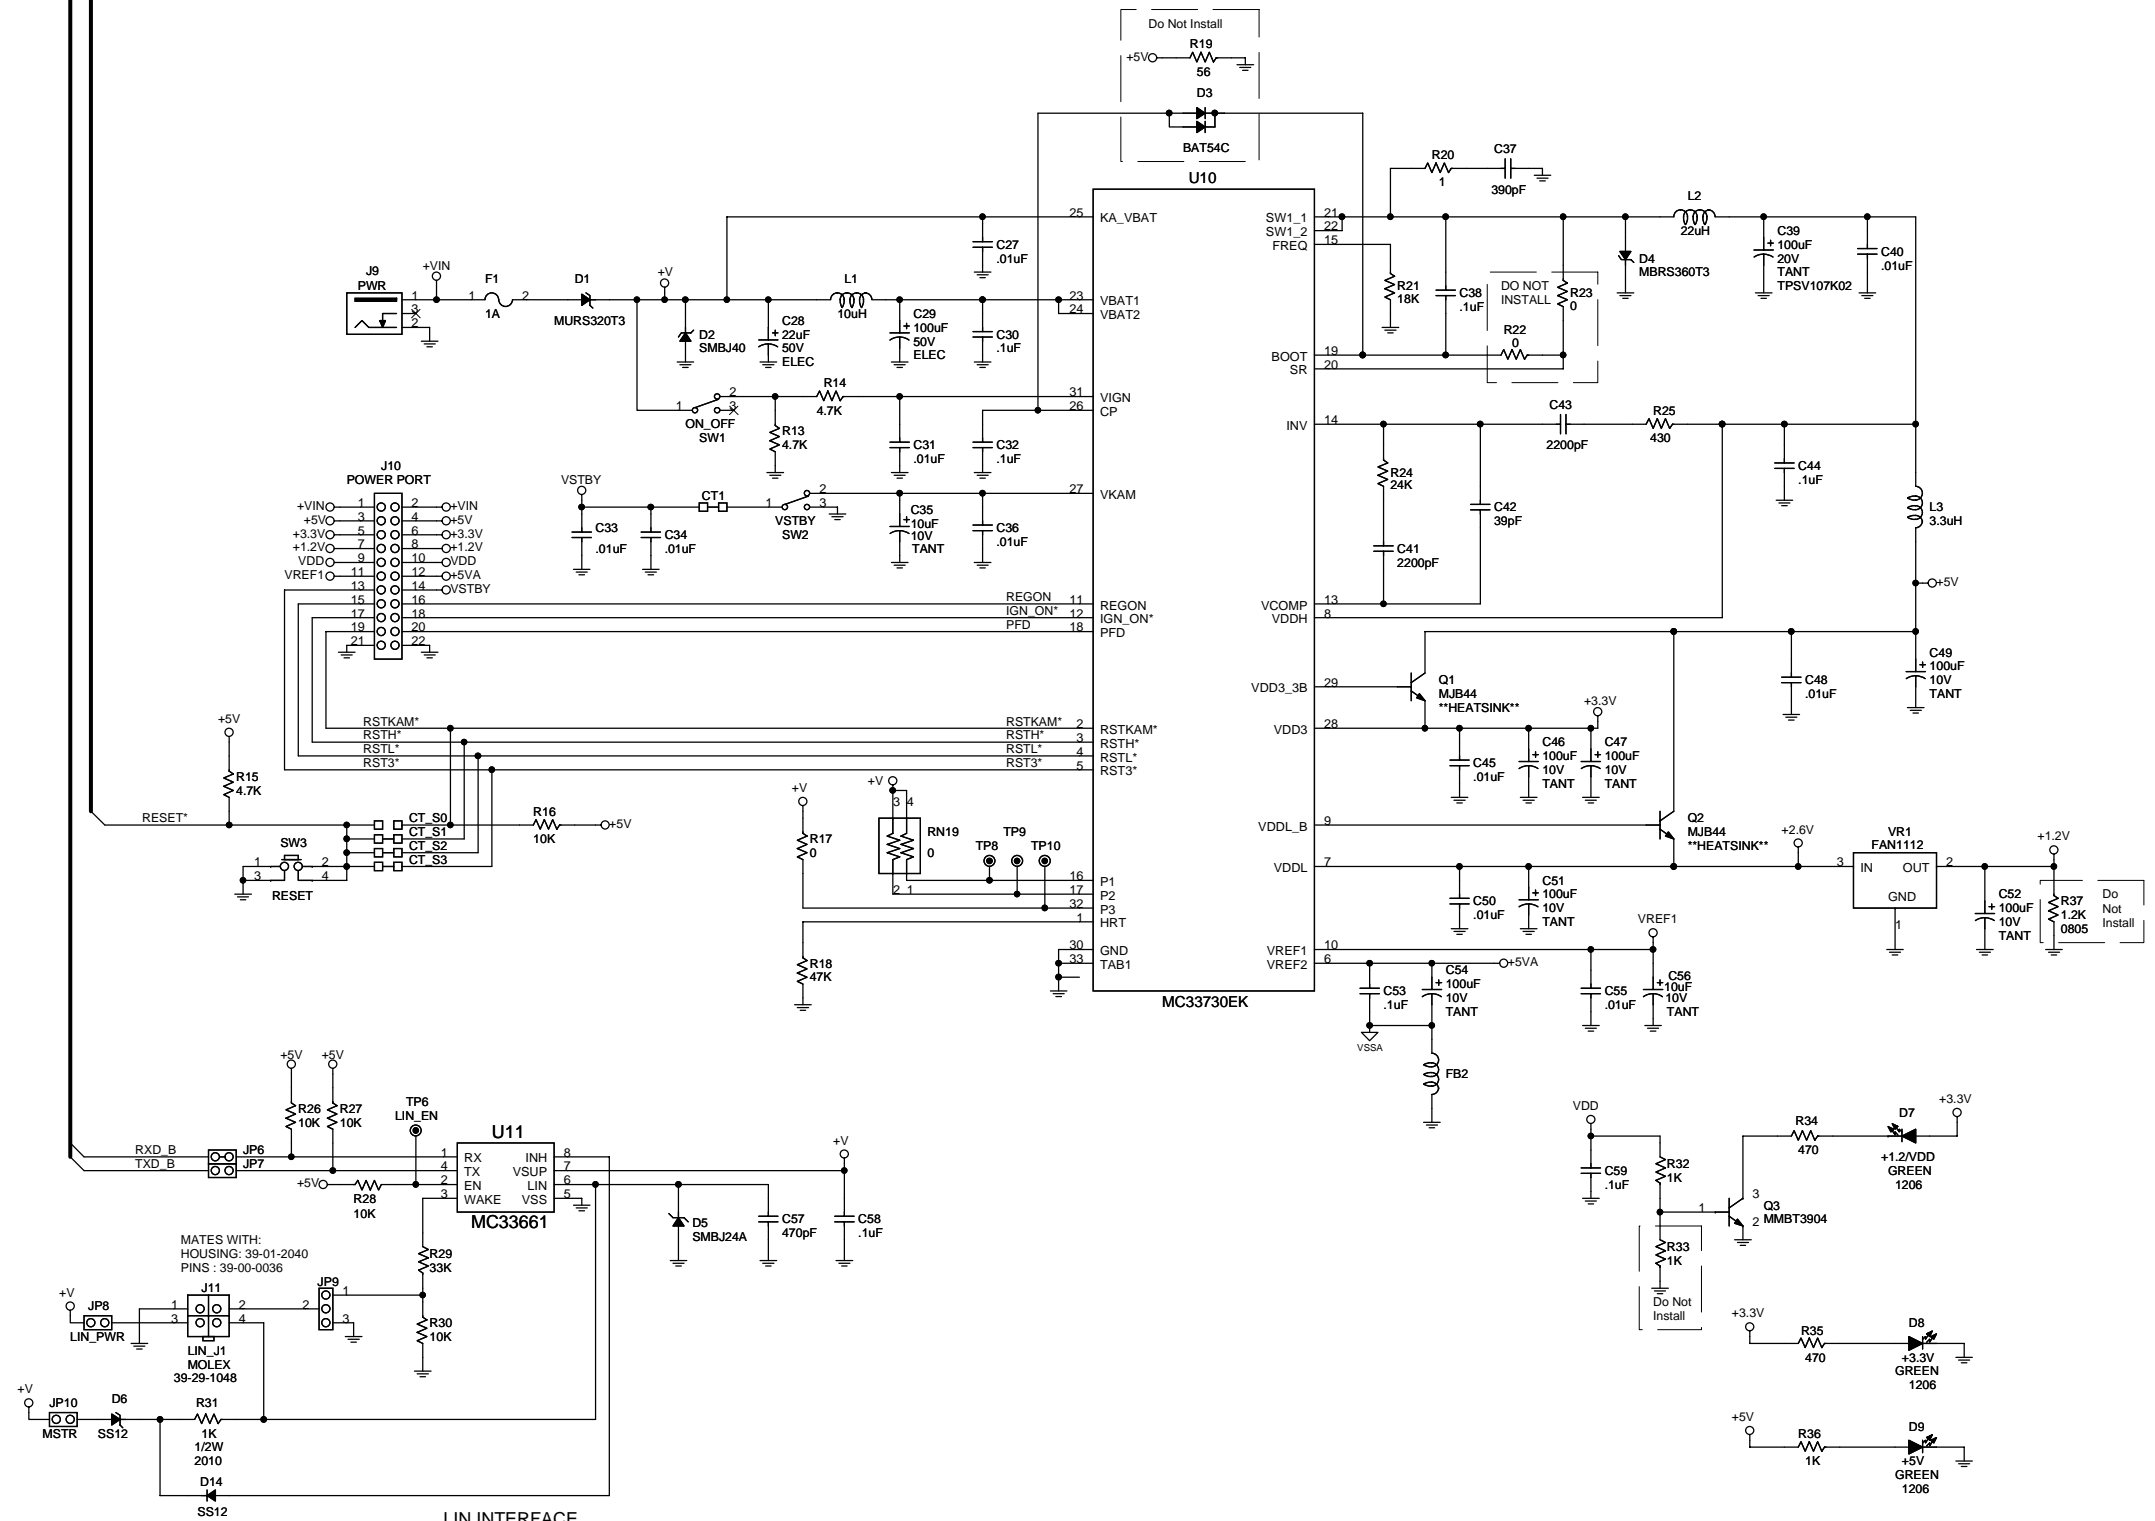

TO DAUGHTER BOARDS:
MPC5467DAT416
MPC5467DAT516

		Title	
		MPC567XEVBMB AXM-0473	
Drawn	GLM	Date	111610
Checked	DSR	Date	111610
Finish		Date	Tuesday, November 16, 2010
Size	C	Document Number	DOC-0473-030
Rev	C	Sheet	1 of 4

Approvals		Date	Title	
Drawn	GLM	111610	MPC567XEVBMB AXM-0473	
Checked	DSR	111610	Size C	Document Number
Finish			DOC-0473-030	Rev C
Date:		Tuesday, November 16, 2010		Sheet 2 of 4

MOLEX MINI FIT RIGHT ANGLE
MATES WITH:
HOUSING: 39-01-2020
PINS: 39-00-0036

MOLEX MINI FIT RIGHT ANGLE
MATES WITH:
HOUSING: 39-01-2020
PINS: 39-00-0036

Approvals	Date	Title	
Drawn GLM	111610	MPC567XEVBMB AXM-0473	
Checked DSR	111610	Size C	Document Number
Finish		DOC-0473-030	
		Date: Tuesday, November 16, 2010	Sheet 3 of 4

Approvals	Date
Drawn GLM	111610
Checked DSR	111610
Finish	
Title MPC567XEVBMB AXM-0473	
Document Number DOC-0473-030	
Date: Tuesday, November 16, 2010	
Sheet 4 of 4	