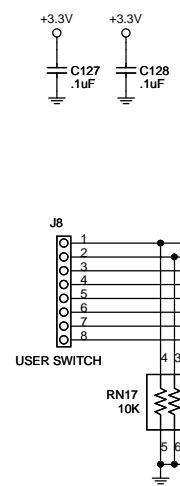

TO DAUGHTER BOARDS:
MPC5467DAT416
MPC5467DAT516

		Title	
		MPC567XEVBMB AXM-0473	
Drawn	GLM	Date	111610
Checked	DSR	Date	111610
Finish		Date	Tuesday, November 16, 2010
Size	C	Document Number	DOC-0473-030
Rev	C	Sheet	1 of 4

Approvals		Date	Title	
Drawn	GLM	111610	MPC567XEVBMB AXM-0473	
Checked	DSR	111610	Size C	Document Number
Finish			DOC-0473-030	Rev C
Date:		Tuesday, November 16, 2010		Sheet 2 of 4

MOLEX MINI FIT RIGHT ANGLE
MATES WITH:
HOUSING: 39-01-2020
PINS: 39-00-0036

MOLEX MINI FIT RIGHT ANGLE
MATES WITH:
HOUSING: 39-01-2020
PINS: 39-00-0036

Approvals	Date	Title	
Drawn GLM	111610	MPC567XEVBMB AXM-0473	
Checked DSR	111610	Size C	Document Number
Finish		DOC-0473-030	
		Date: Tuesday, November 16, 2010	Sheet 3 of 4