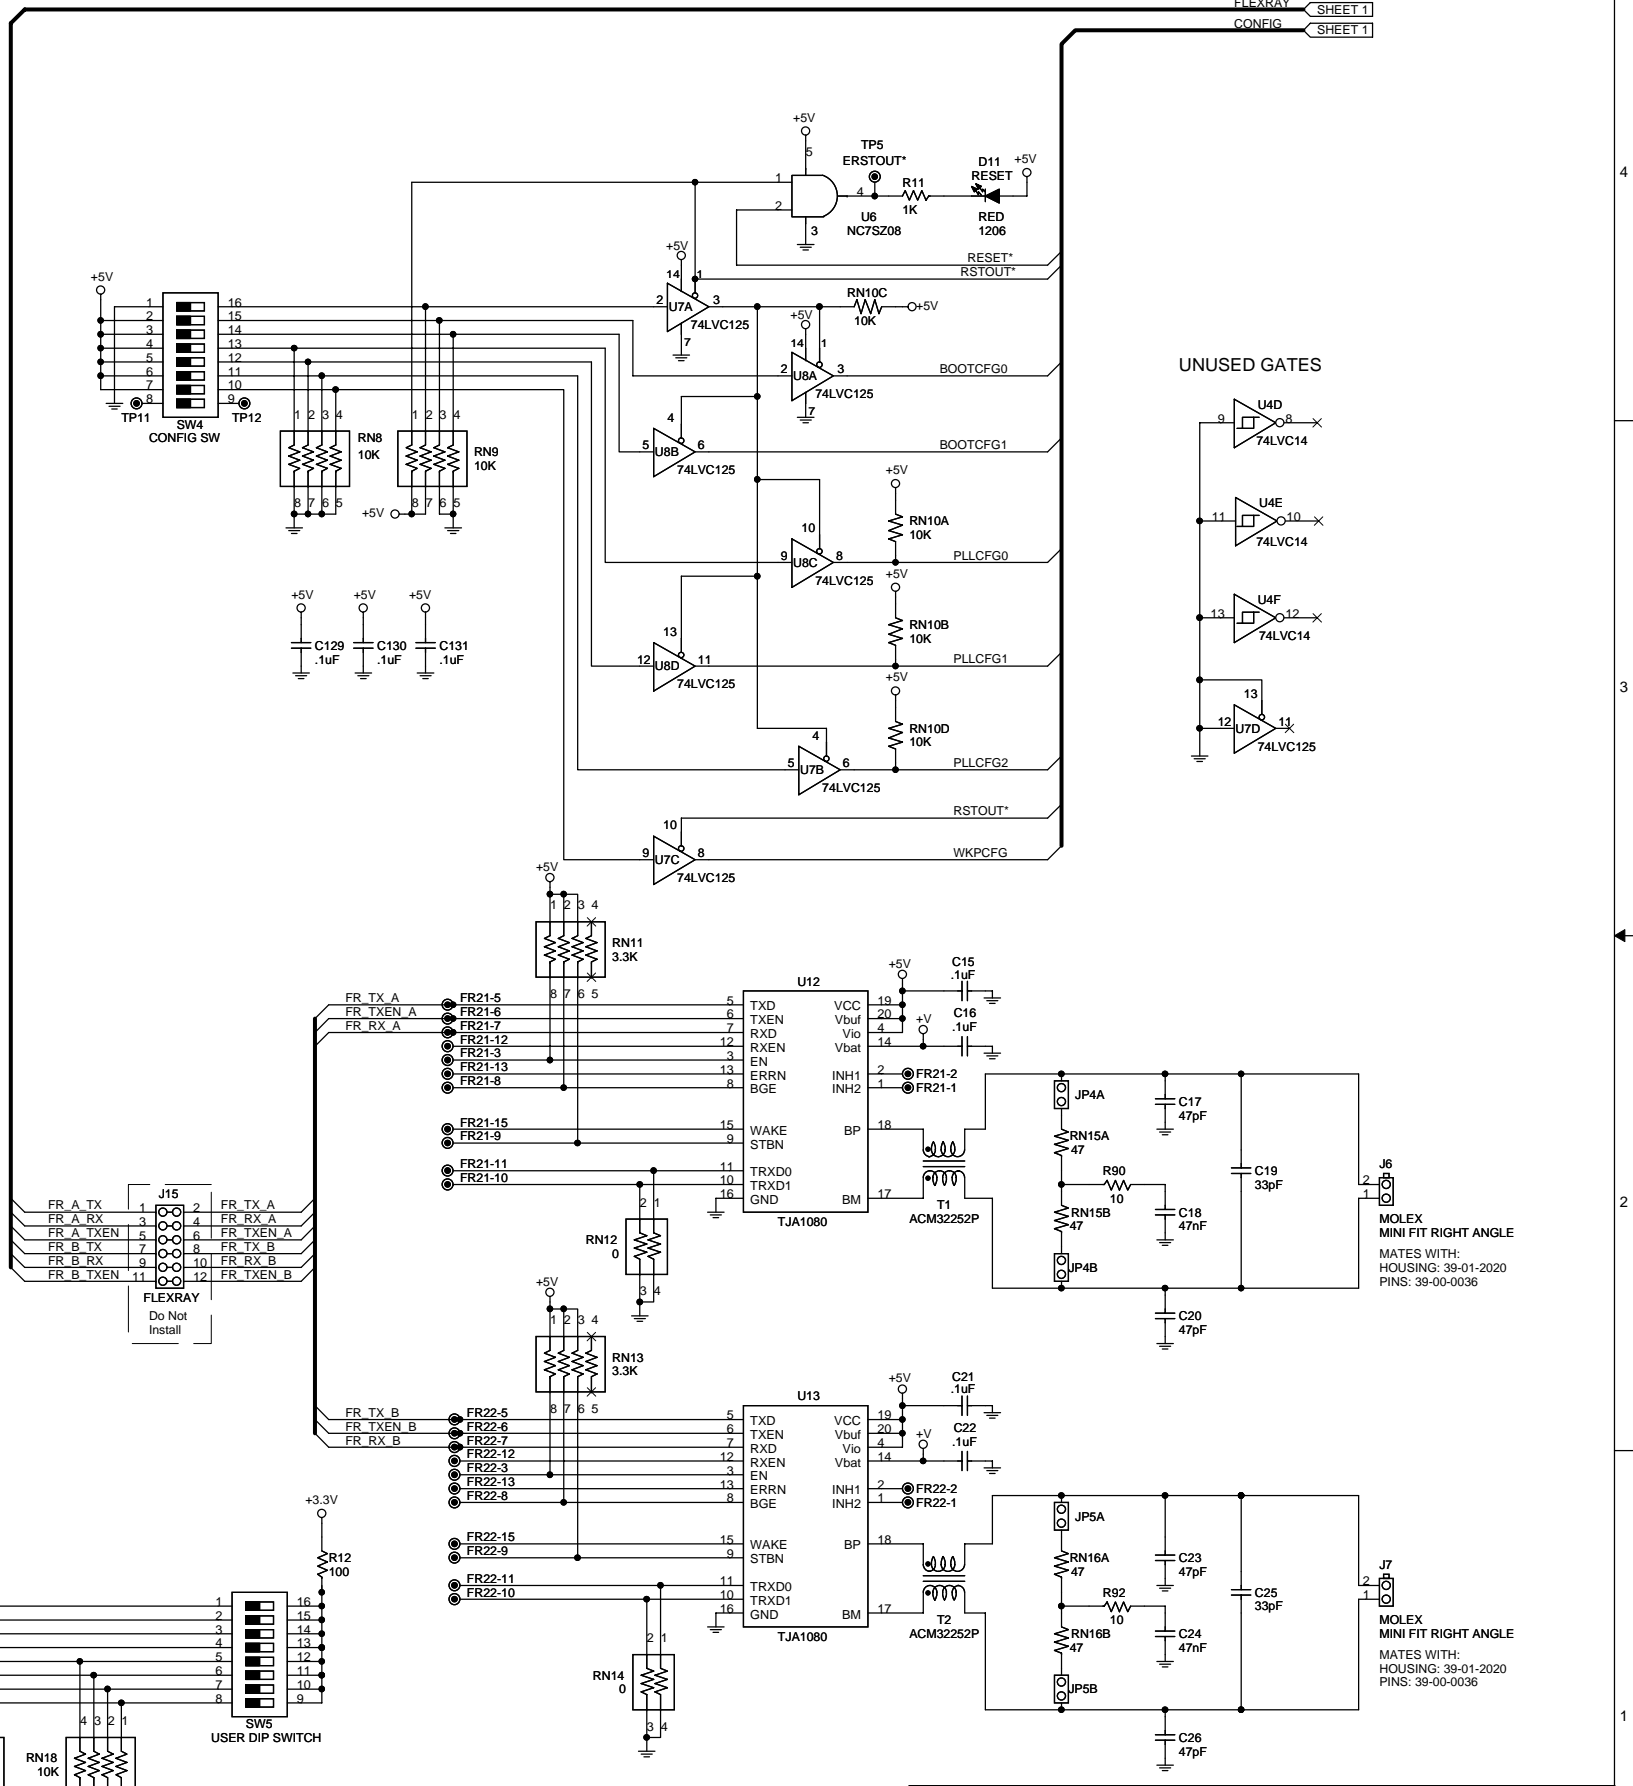

TO DAUGHTER BOARDS:
MPC5467DAT416
MPC5467DAT516

		Title	
		MPC567XEVBMB AXM-0473	
Drawn	GLM	Date	111610
Checked	DSR	Date	111610
Finish		Date	Tuesday, November 16, 2010
Size	C	Document Number	DOC-0473-030
Rev	C	Sheet	1 of 4

Approvals		Date	Title	
Drawn	GLM	111610	MPC567XEVBMB AXM-0473	
Checked	DSR	111610	Size C	Document Number
Finish			DOC-0473-030	Rev C
Date:		Tuesday, November 16, 2010		Sheet 2 of 4

MOLEX MINI FIT RIGHT ANGLE
MATES WITH:
HOUSING: 39-01-2020
PINS: 39-00-0036

MOLEX MINI FIT RIGHT ANGLE
MATES WITH:
HOUSING: 39-01-2020
PINS: 39-00-0036

Approvals	Date	Title	
Drawn GLM	111610	MPC567XEVBMB AXM-0473	
Checked DSR	111610	Size C	Document Number
Finish		DOC-0473-030	
		Date: Tuesday, November 16, 2010	Sheet 3 of 4

Approvals	Date
Drawn GLM	111610
Checked DSR	111610
Finish	
Title MPC567XEVBMB AXM-0473	
Document Number DOC-0473-030	
Date: Tuesday, November 16, 2010	
Sheet 4 of 4	