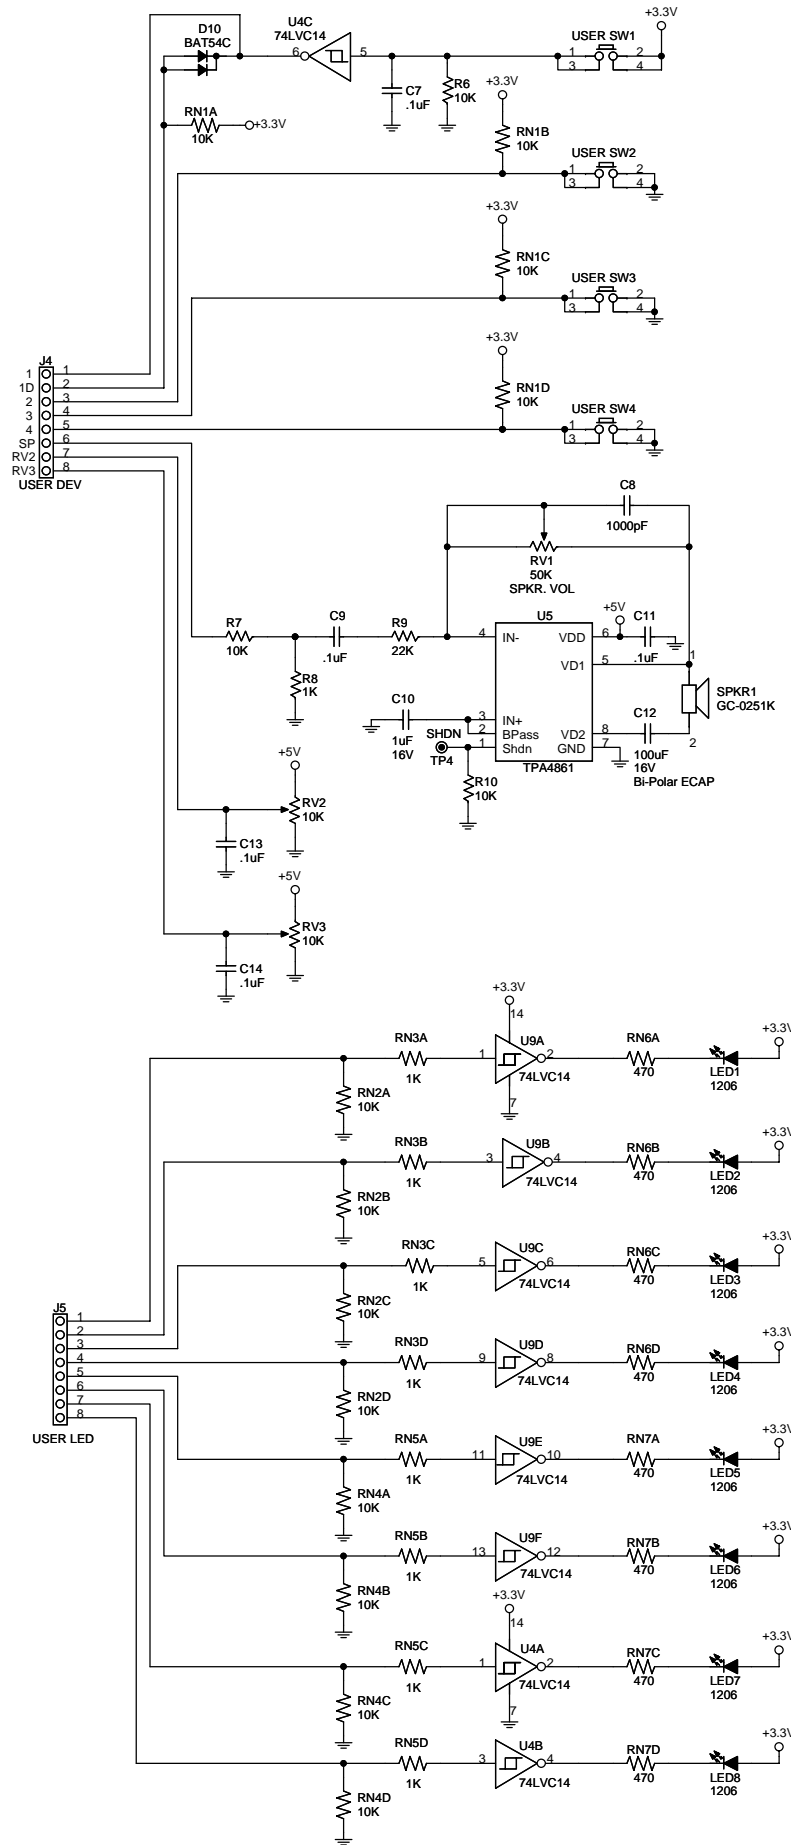

TO DAUGHTER BOARDS:
MPC5467DAT416
MPC5467DAT516

		Title	
		MPC567XEVBMB AXM-0473	
Drawn	GLM	Date	111610
Checked	DSR	Date	111610
Finish		Date	Tuesday, November 16, 2010
Size	C	Document Number	DOC-0473-030
Rev	C	Sheet	1 of 4

Approvals		Date	Title	
Drawn	GLM	111610	MPC567XEVBMB AXM-0473	
Checked	DSR	111610	Size C	Document Number
Finish			DOC-0473-030	Rev C
Date:		Tuesday, November 16, 2010		Sheet 2 of 4

MOLEX MINI FIT RIGHT ANGLE
MATES WITH:
HOUSING: 39-01-2020
PINS: 39-00-0036

MOLEX MINI FIT RIGHT ANGLE
MATES WITH:
HOUSING: 39-01-2020
PINS: 39-00-0036

Approvals	Date	Title	
Drawn GLM	111610	MPC567XEVBMB AXM-0473	
Checked DSR	111610	Size C	Document Number
Finish		DOC-0473-030	
		Date: Tuesday, November 16, 2010	Sheet 3 of 4

Approvals	Date
Drawn GLM	111610
Checked DSR	111610
Finish	
Title MPC567XEVBMB AXM-0473	
Document Number DOC-0473-030	
Date: Tuesday, November 16, 2010	
Sheet 4 of 4	