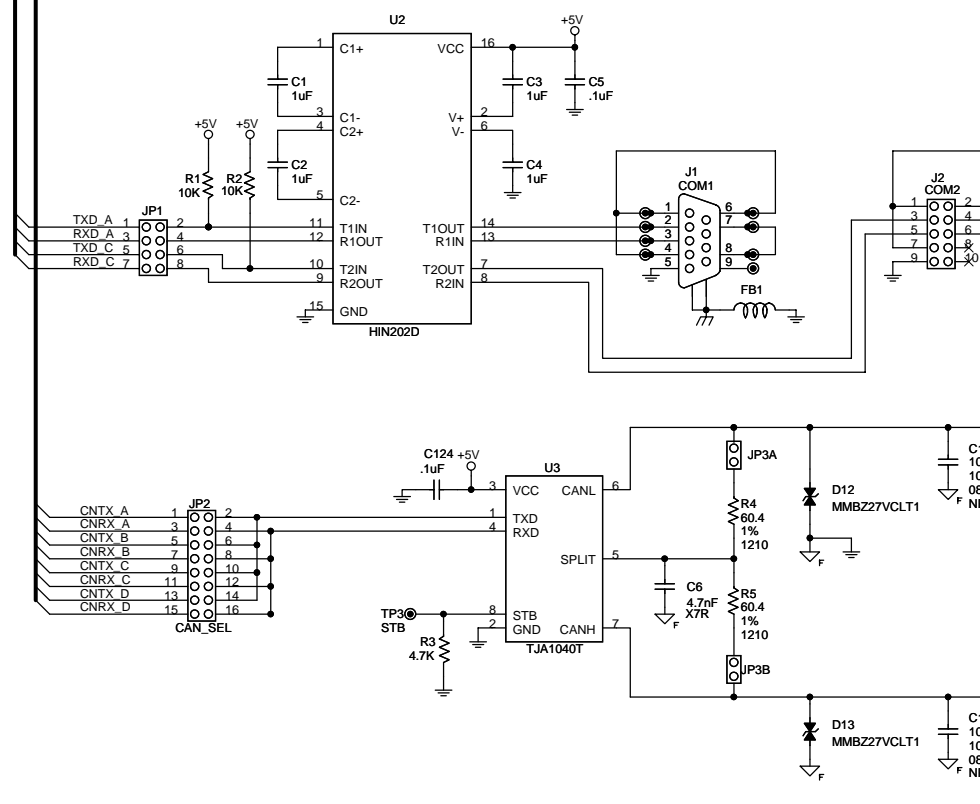

TO DAUGHTER BOARDS:
MPC5467DAT416
MPC5467DAT516

		Title	
		MPC567XEVBMB AXM-0473	
Drawn	GLM	Date	111610
Checked	DSR	Date	111610
Finish		Date	Tuesday, November 16, 2010
Size	C	Document Number	DOC-0473-030
Rev	C	Sheet	1 of 4

Approvals		Date	Title	
Drawn	GLM	111610	MPC567XEVBMB AXM-0473	
Checked	DSR	111610	Size C	Document Number
Finish			DOC-0473-030	Rev C
Date:		Tuesday, November 16, 2010		Sheet 2 of 4

MOLEX MINI FIT RIGHT ANGLE
MATES WITH:
HOUSING: 39-01-2020
PINS: 39-00-0036

MOLEX MINI FIT RIGHT ANGLE
MATES WITH:
HOUSING: 39-01-2020
PINS: 39-00-0036

Approvals	Date	Title	
Drawn GLM	111610	MPC567XEVBMB AXM-0473	
Checked DSR	111610	Size C	Document Number
Finish		DOC-0473-030	
		Date: Tuesday, November 16, 2010	Sheet 3 of 4