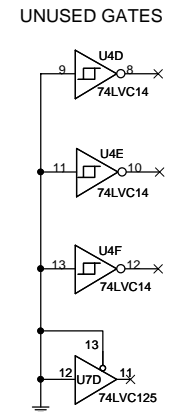

TO DAUGHTER BOARDS:
MPC5467DAT416
MPC5467DAT516

		Title	
		MPC567XEVBMB AXM-0473	
Drawn	GLM	Date	111610
Checked	DSR	Date	111610
Finish		Date	Tuesday, November 16, 2010
Size	C	Document Number	DOC-0473-030
Rev	C	Sheet	1 of 4

Approvals		Date	Title	
Drawn	GLM	111610	MPC567XEVBMB AXM-0473	
Checked	DSR	111610	Size C	Document Number
Finish			DOC-0473-030	Rev C
Date:		Tuesday, November 16, 2010		Sheet 2 of 4

MOLEX MINI FIT RIGHT ANGLE
MATES WITH:
HOUSING: 39-01-2020
PINS: 39-00-0036

MOLEX MINI FIT RIGHT ANGLE
MATES WITH:
HOUSING: 39-01-2020
PINS: 39-00-0036

Approvals	Date	Title	
Drawn GLM	111610	MPC567XEVBMB AXM-0473	
Checked DSR	111610	Size C	Document Number
Finish		DOC-0473-030	
		Date: Tuesday, November 16, 2010	Sheet 3 of 4