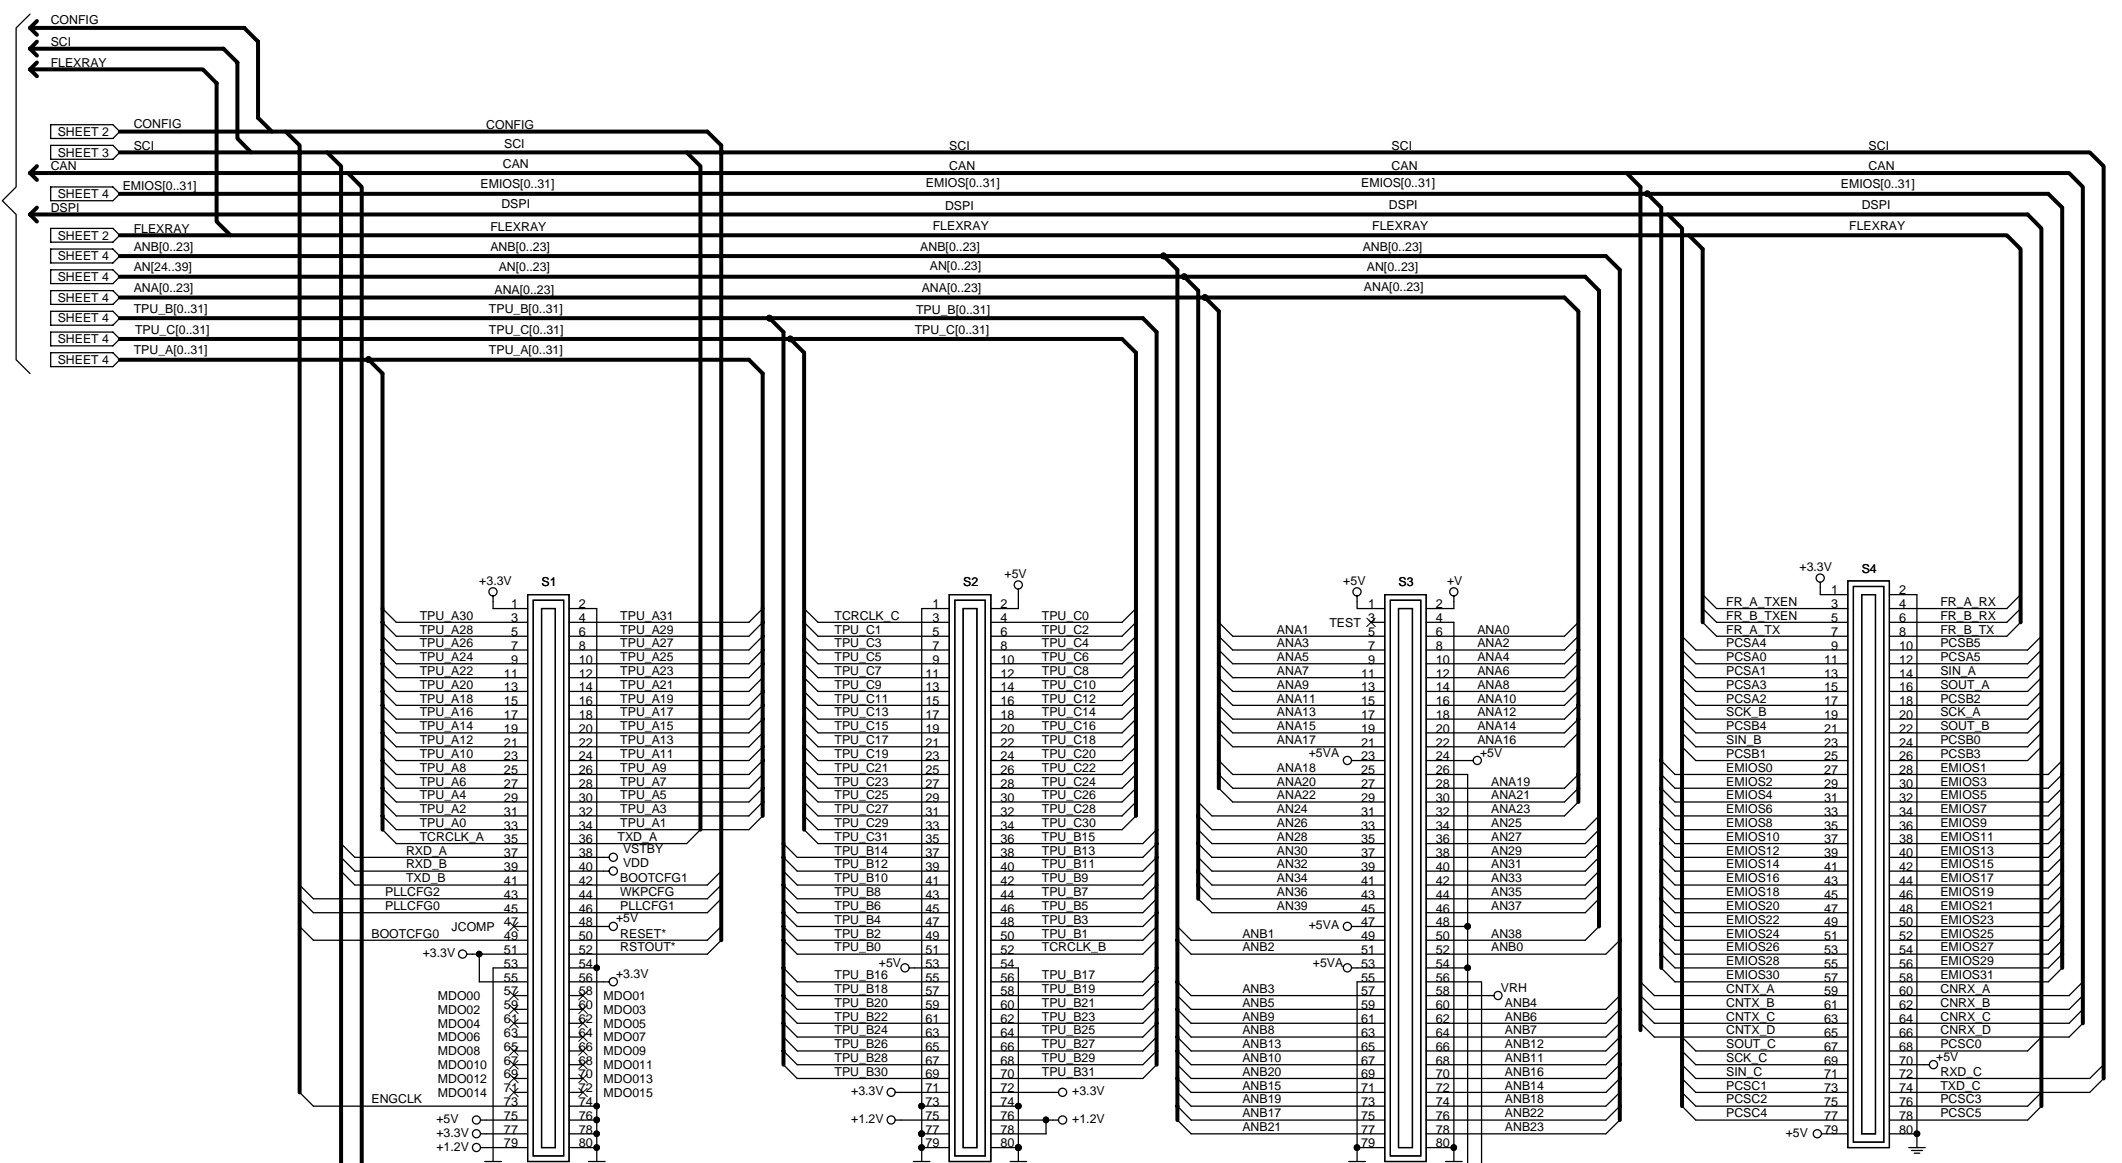

TO DAUGHTER BOARDS:
MPC5467DAT416
MPC5467DAT516

		Title	
		MPC567XEVBMB AXM-0473	
Drawn	GLM	Date	111610
Checked	DSR	Date	111610
Finish		Date	Tuesday, November 16, 2010
Size	C	Document Number	DOC-0473-030
Rev	C	Sheet	1 of 4

Approvals		Date	Title	
Drawn	GLM	111610	MPC567XEVBMB AXM-0473	
Checked	DSR	111610	Size C	Document Number
Finish			DOC-0473-030	Rev C
Date:		Tuesday, November 16, 2010		Sheet 2 of 4

MOLEX MINI FIT RIGHT ANGLE
MATES WITH:
HOUSING: 39-01-2020
PINS: 39-00-0036

MOLEX MINI FIT RIGHT ANGLE
MATES WITH:
HOUSING: 39-01-2020
PINS: 39-00-0036

Approvals	Date	Title	
Drawn GLM	111610	MPC567XEVBMB AXM-0473	
Checked DSR	111610	Size C	Document Number
Finish		DOC-0473-030	
		Date: Tuesday, November 16, 2010	Sheet 3 of 4

Approvals	Date
Drawn GLM	111610
Checked DSR	111610
Finish	
Title MPC567XEVBMB AXM-0473	
Document Number DOC-0473-030	
Date: Tuesday, November 16, 2010	
Sheet 4 of 4	