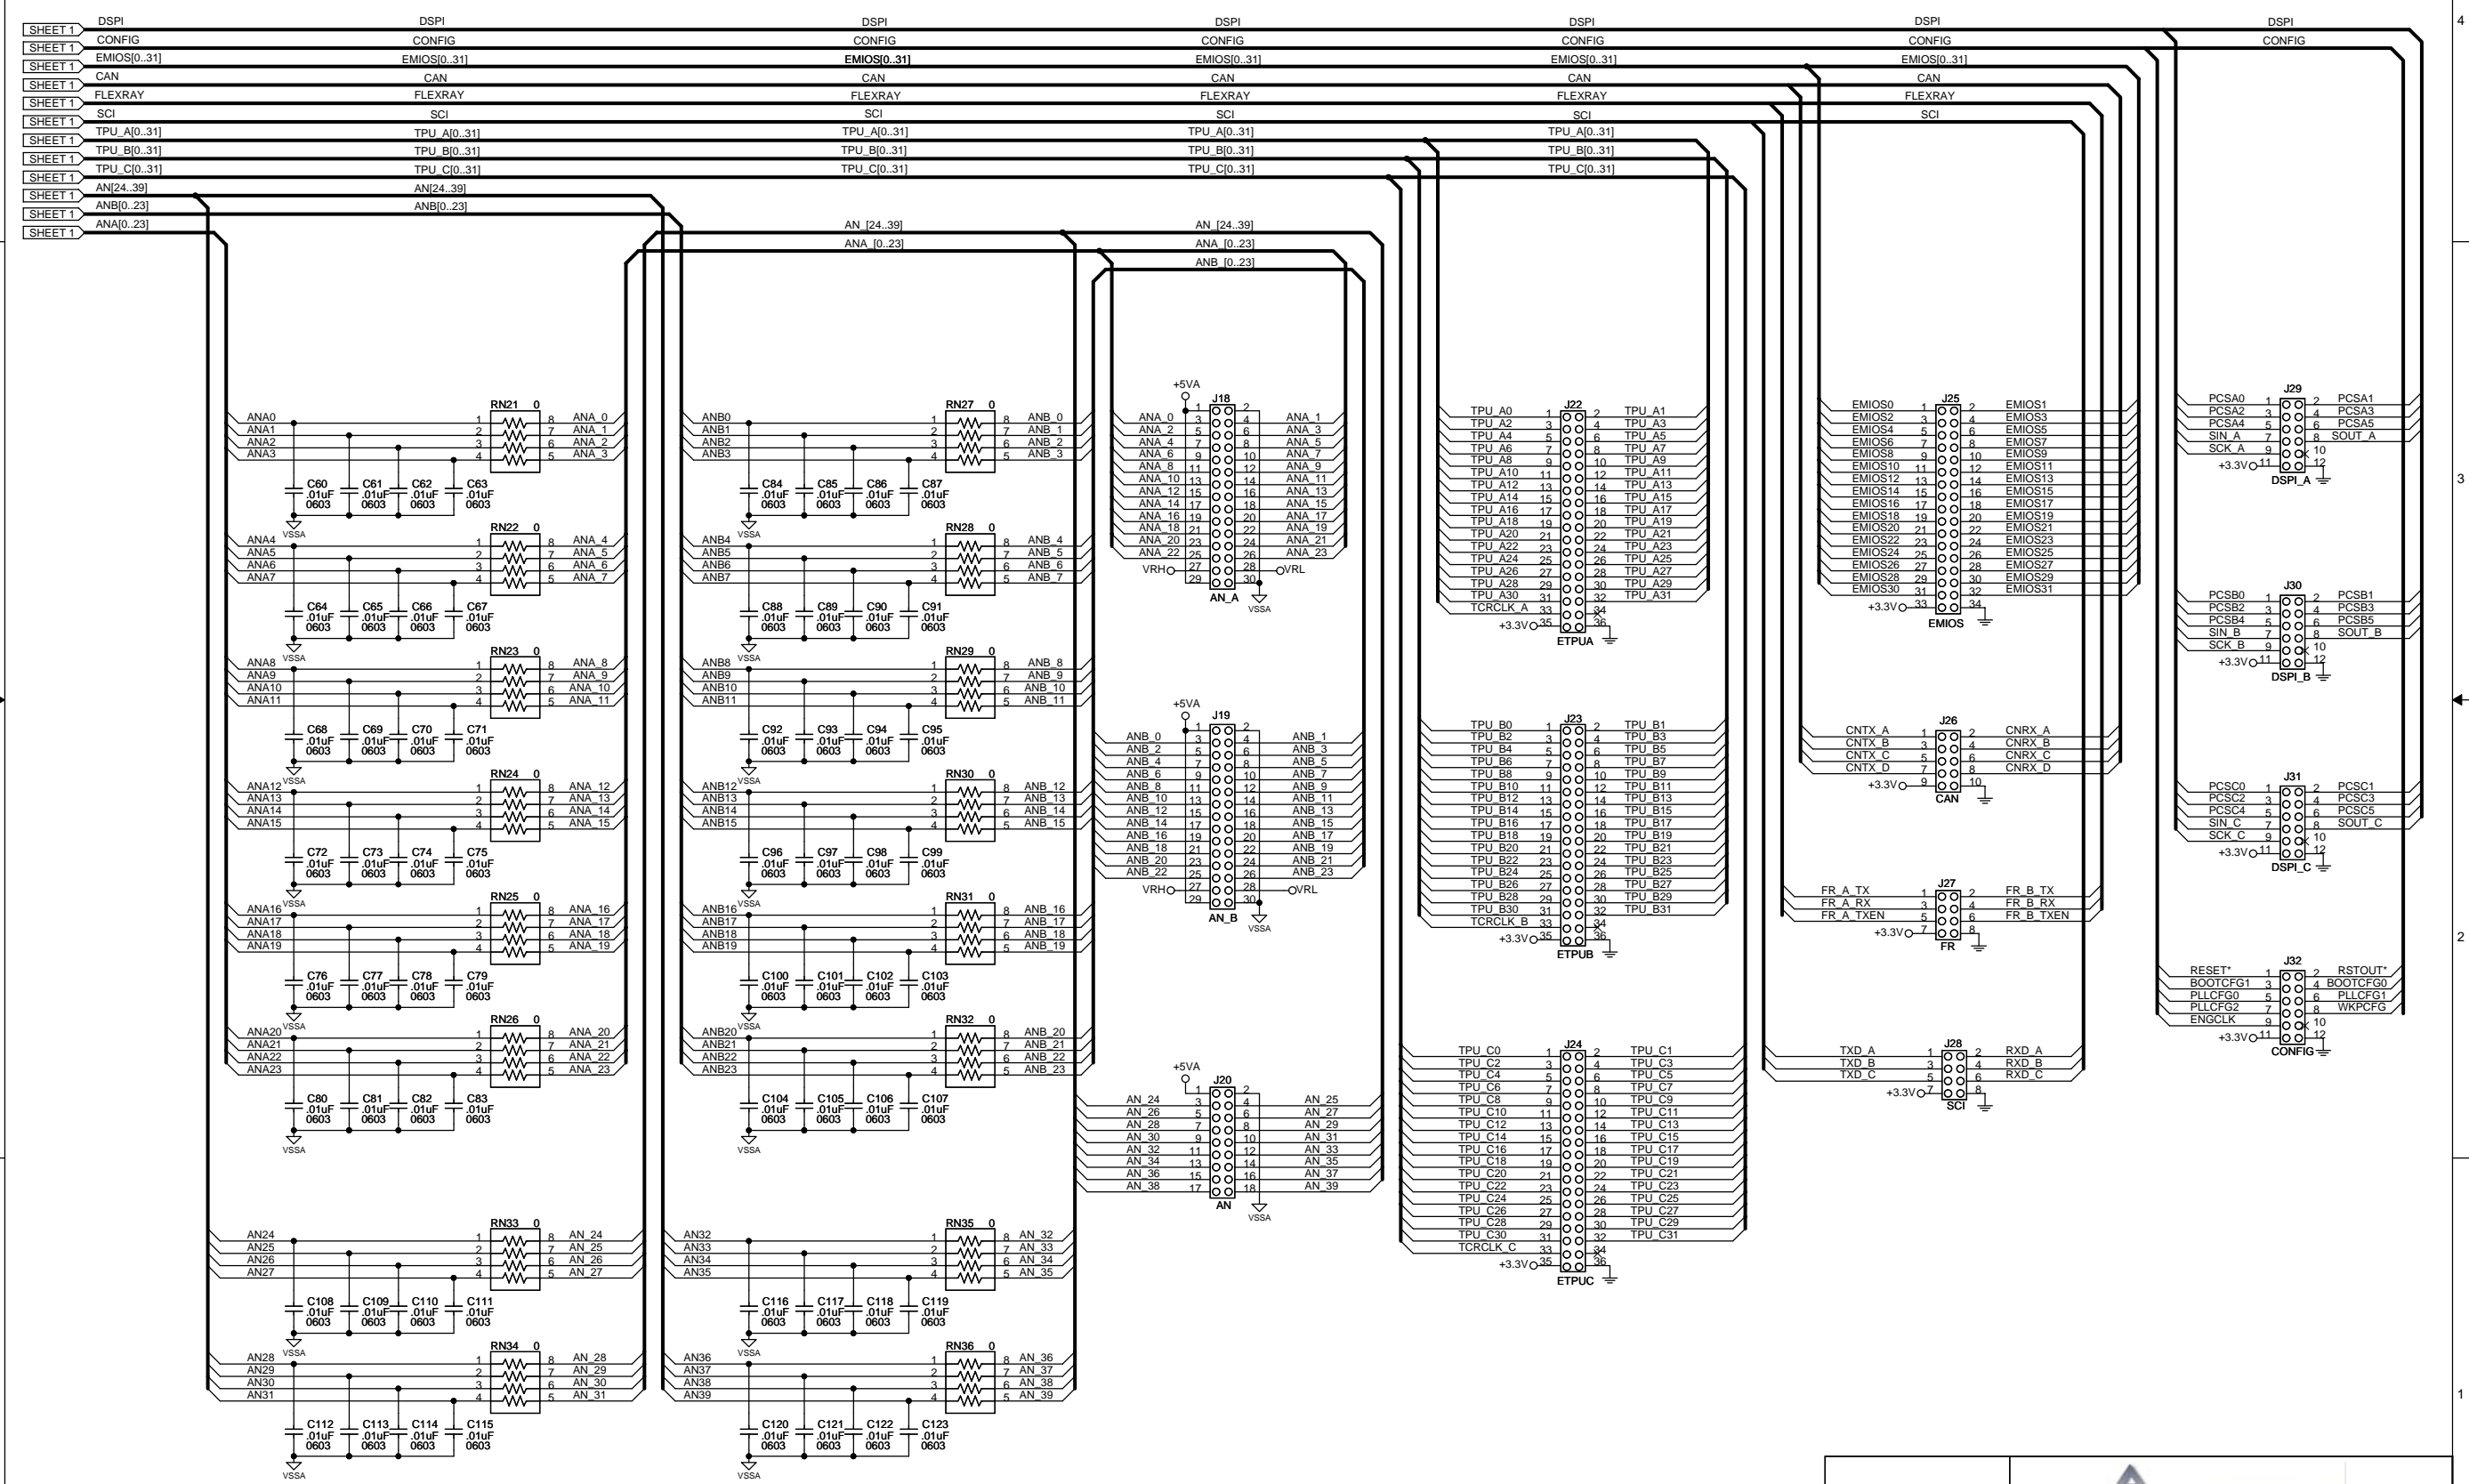

TO DAUGHTER BOARDS:
MPC5467DAT416
MPC5467DAT516

		Title	
		MPC567XEVBMB AXM-0473	
Drawn	GLM	Date	111610
Checked	DSR	Date	111610
Finish		Date	Tuesday, November 16, 2010
Size	C	Document Number	DOC-0473-030
Rev	C	Sheet	1 of 4

Approvals		Date	Title	
Drawn	GLM	111610	MPC567XEVBMB AXM-0473	
Checked	DSR	111610	Size C	Document Number
Finish			DOC-0473-030	Rev C
Date:		Tuesday, November 16, 2010		Sheet 2 of 4

MOLEX MINI FIT RIGHT ANGLE
MATES WITH:
HOUSING: 39-01-2020
PINS: 39-00-0036

MOLEX MINI FIT RIGHT ANGLE
MATES WITH:
HOUSING: 39-01-2020
PINS: 39-00-0036

Approvals	Date	Title	
Drawn GLM	111610	MPC567XEVBMB AXM-0473	
Checked DSR	111610	Size C	Document Number
Finish		DOC-0473-030	
		Date: Tuesday, November 16, 2010	Sheet 3 of 4

Approvals	Date
Drawn GLM	111610
Checked DSR	111610
Finish	
Title MPC567XEVBMB AXM-0473	
Document Number DOC-0473-030	
Date: Tuesday, November 16, 2010	
Sheet 4 of 4	