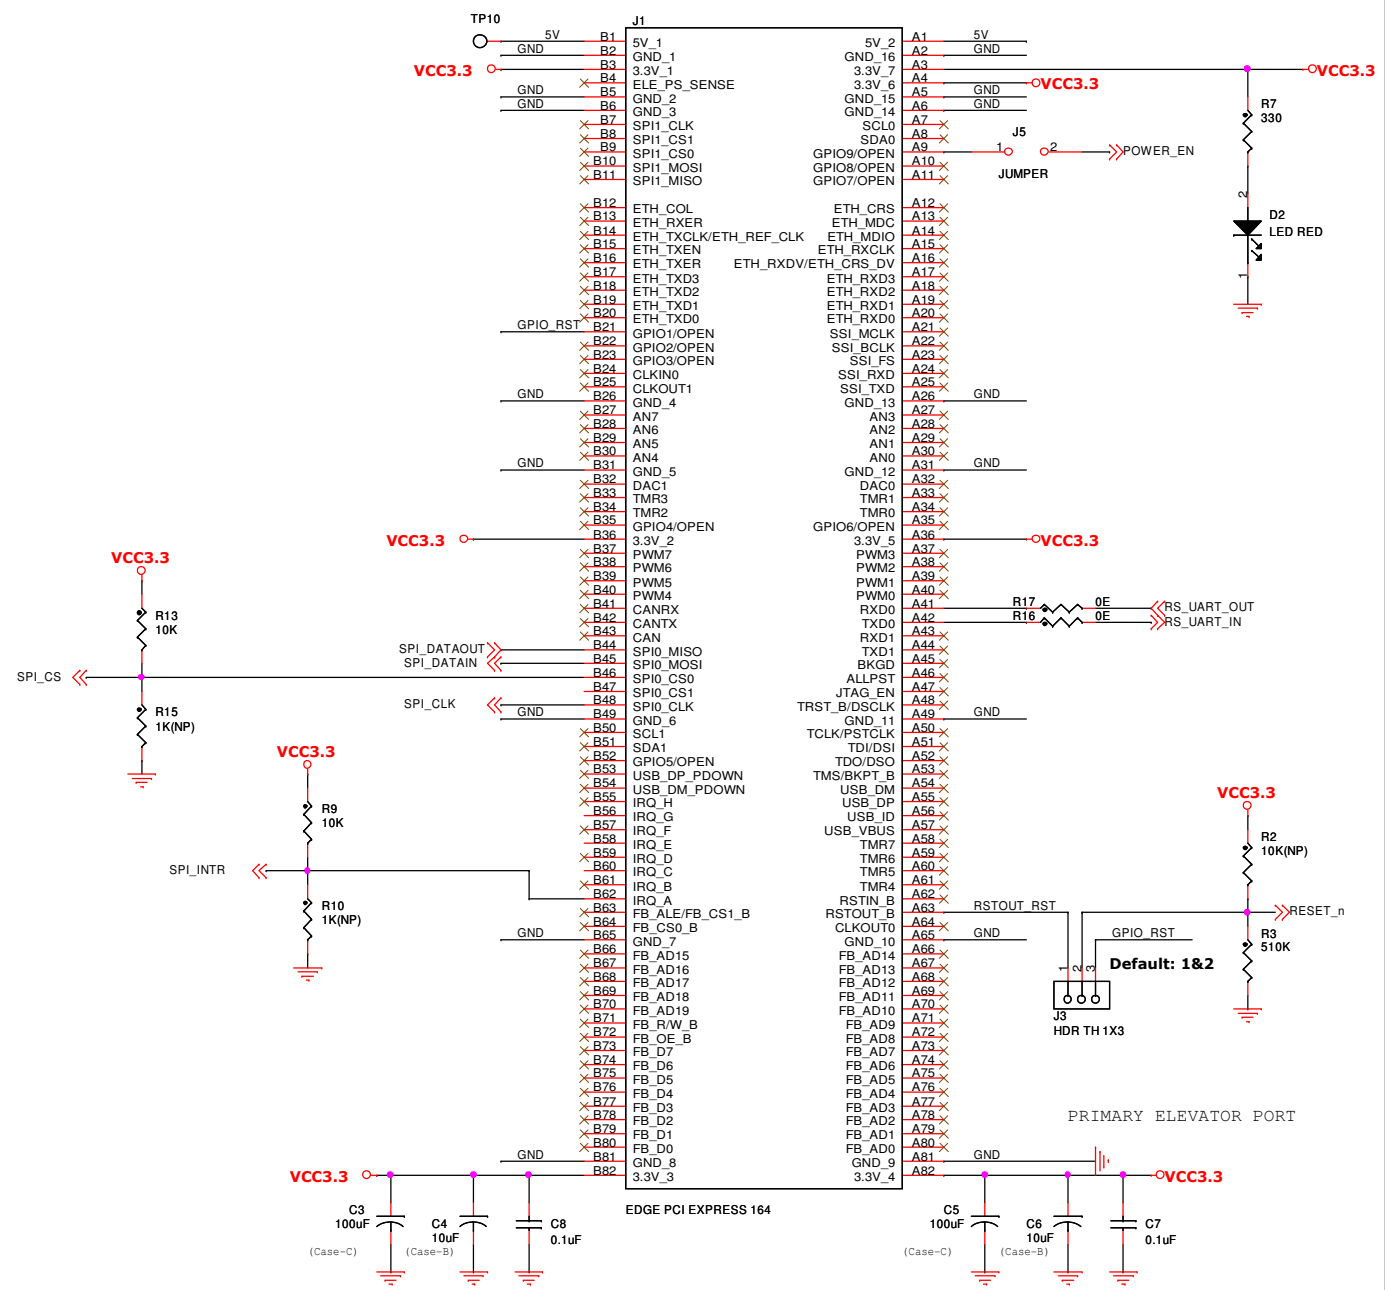

### BT HEADER

### GPIO

### Serial access (SPI Header)(NP)

**REDPINE SIGNALS**  
Driving Wireless Convergence™

Rev2.0  
Ver2.0

---

Title: **TWR-WIFI-RS2101**

Size: Document Number Rev 2.0

Date: Thursday, June 17, 2010 Sheet 1 of 1

**REDPINE SIGNALS**  
Driving Wireless Convergence™

Rev2.0  
Ver2.0

Title: **TWR-WIFI-RS2101**

Size: Document Number | Rev 2.0

Date: Thursday, June 17, 2010 | Sheet 1 of 1

Redpine Signals Confidential