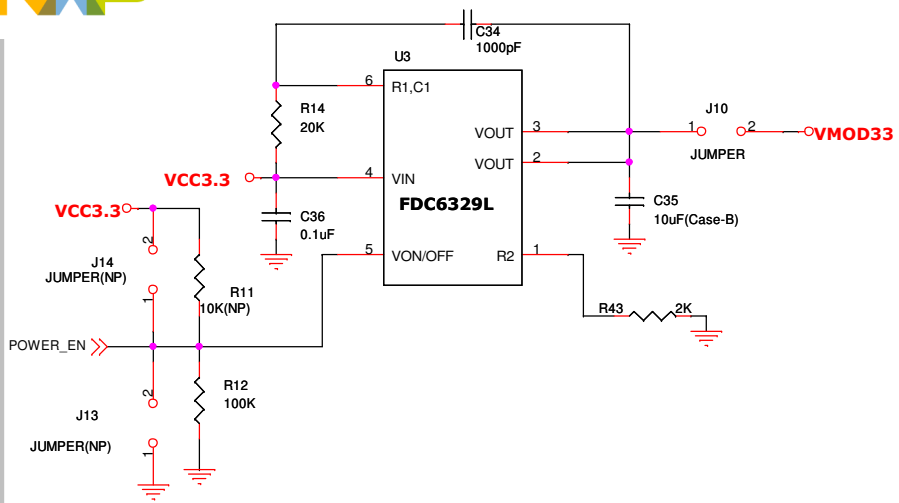

### Power Switch

### BT HEADER

### Serial access (SPI Header)(NP)

**REDPINE SIGNALS**  
Driving Wireless Convergence™

Rev2.0  
Ver2.0

---

Title: **TWR-WIFI-RS2101**

Size: Document Number Rev 2.0

Date: Thursday, June 17, 2010 Sheet 1 of 1