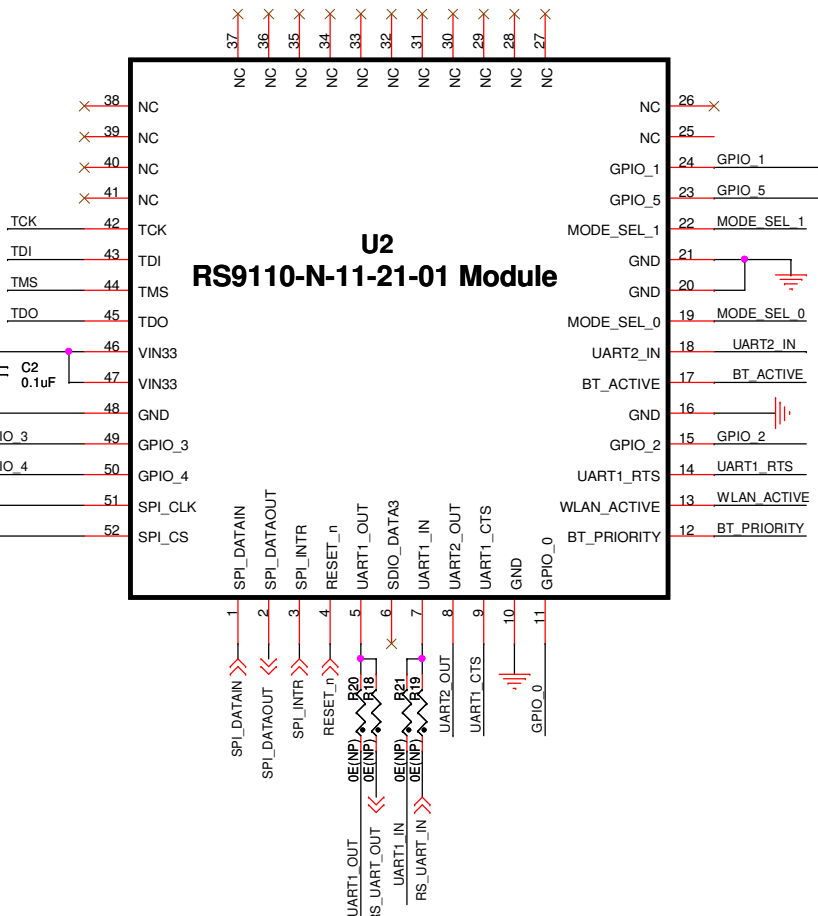

### BT HEADER

### Firmware Upgrade Header(NP)

### GPIO

### Serial access (SPI Header)(NP)

**REDPINE SIGNALS**  
Driving Wireless Convergence™

Rev2.0  
Ver2.0

---

Title: **TWR-WIFI-RS2101**

Size: Document Number Rev 2.0

Date: Thursday, June 17, 2010 Sheet 1 of 1