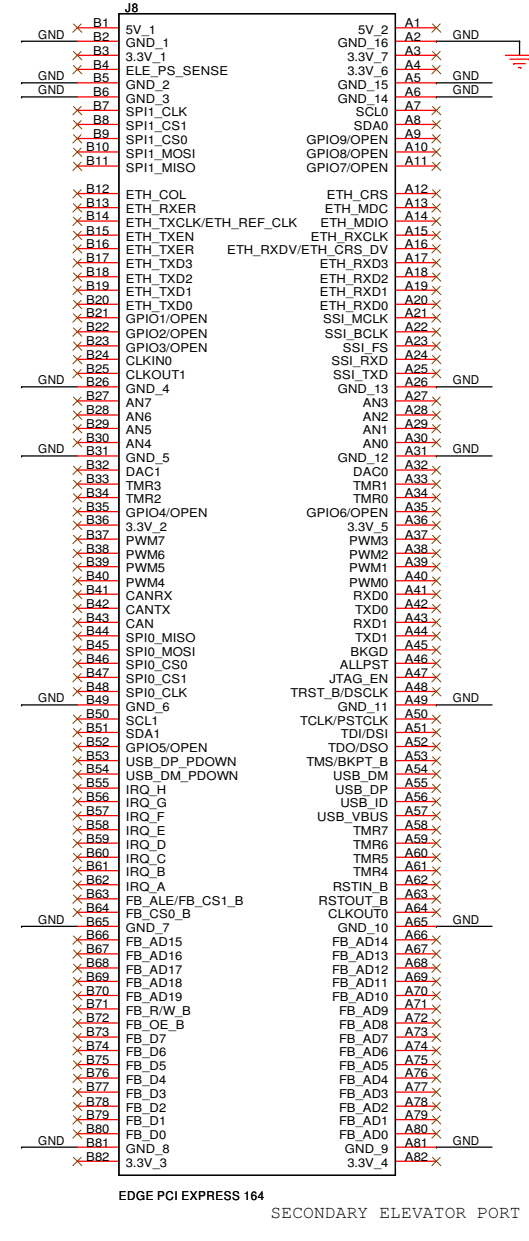

### BT HEADER

### GPIO

### Serial access (SPI Header)(NP)

**REDPINE SIGNALS**  
Driving Wireless Convergence™

Rev2.0  
Ver2.0

---

Title: **TWR-WIFI-RS2101**

Size: Document Number Rev 2.0

Date: Thursday, June 17, 2010 Sheet 1 of 1

**REDPINE SIGNALS**  
Driving Wireless Convergence™

Rev2.0  
Ver2.0

Title: **TWR-WIFI-RS2101**

Size: Document Number | Rev 2.0

Date: Thursday, June 17, 2010 | Sheet 1 of 1

Redpine Signals Confidential